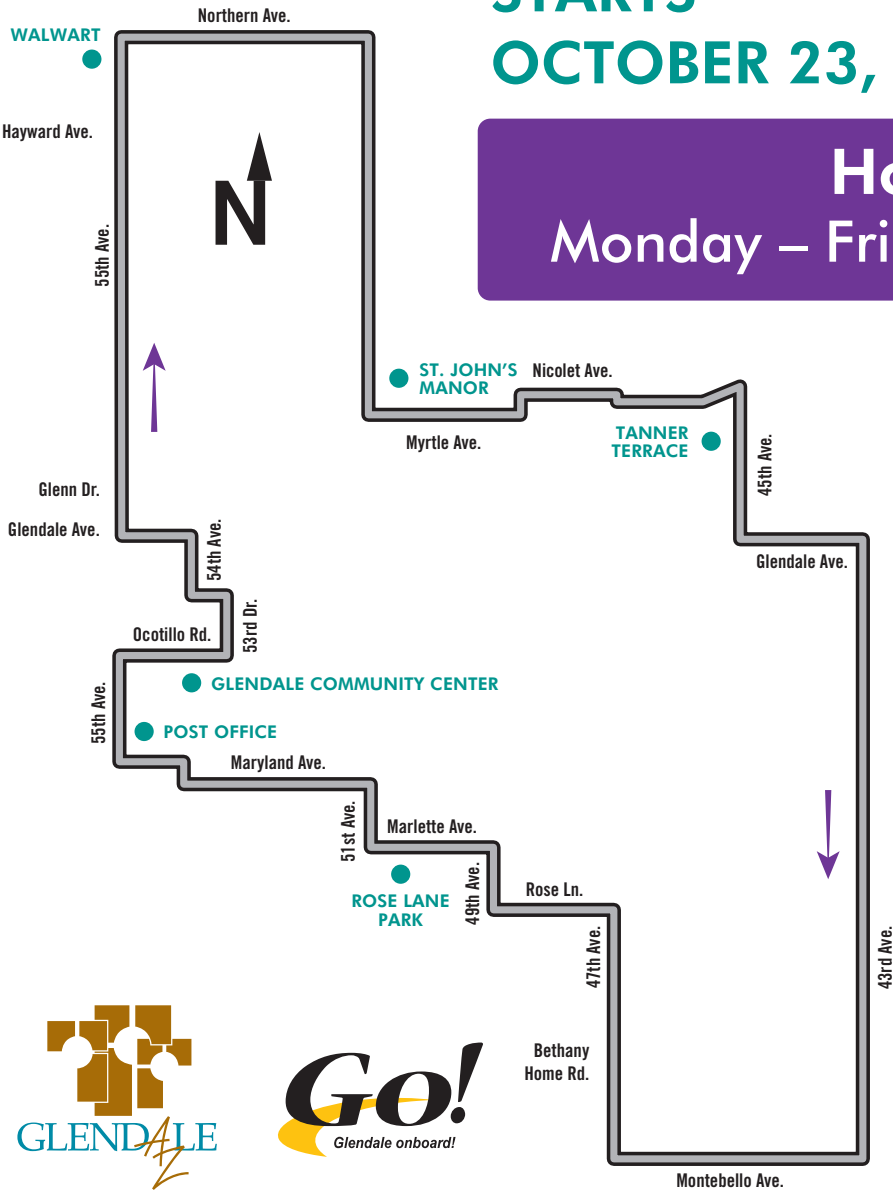

NEW GUS the bus

**STARTS
OCTOBER 23, 2017**

**Hours of Operation
Monday – Friday | 9 am – 6 pm**

FREE!

All GUS routes free starting Oct. 23rd

- ☀️ 45 minute clockwise loop
- ☀️ Service to the following community destinations:
 - Walmart Supercenter
 - Fry's Food and Drug
 - Glendale Post Office
 - Glendale Community Center
 - 99 Cents Only Store
 - Cerreta's Candy Factory
 - Rose Lane Aquatic Center
- ☀️ Connections to the free GUS 1 & GUS 3 circulators
- ☀️ Direct Access to Valley Metro bus routes on 43rd Ave., 51st Ave., Bethany Home Rd., Glendale Ave., & Northern Ave.
- ☀️ Wheelchair accessible
- ☀️ Bicycle Racks
- ☀️ Route funded through your Glendale Transportation tax dollars

QUESTIONS ABOUT THE ROUTE?
Call 623-930-3510 or visit
www.Glendaleaz.com/Transit/GUS.cfm