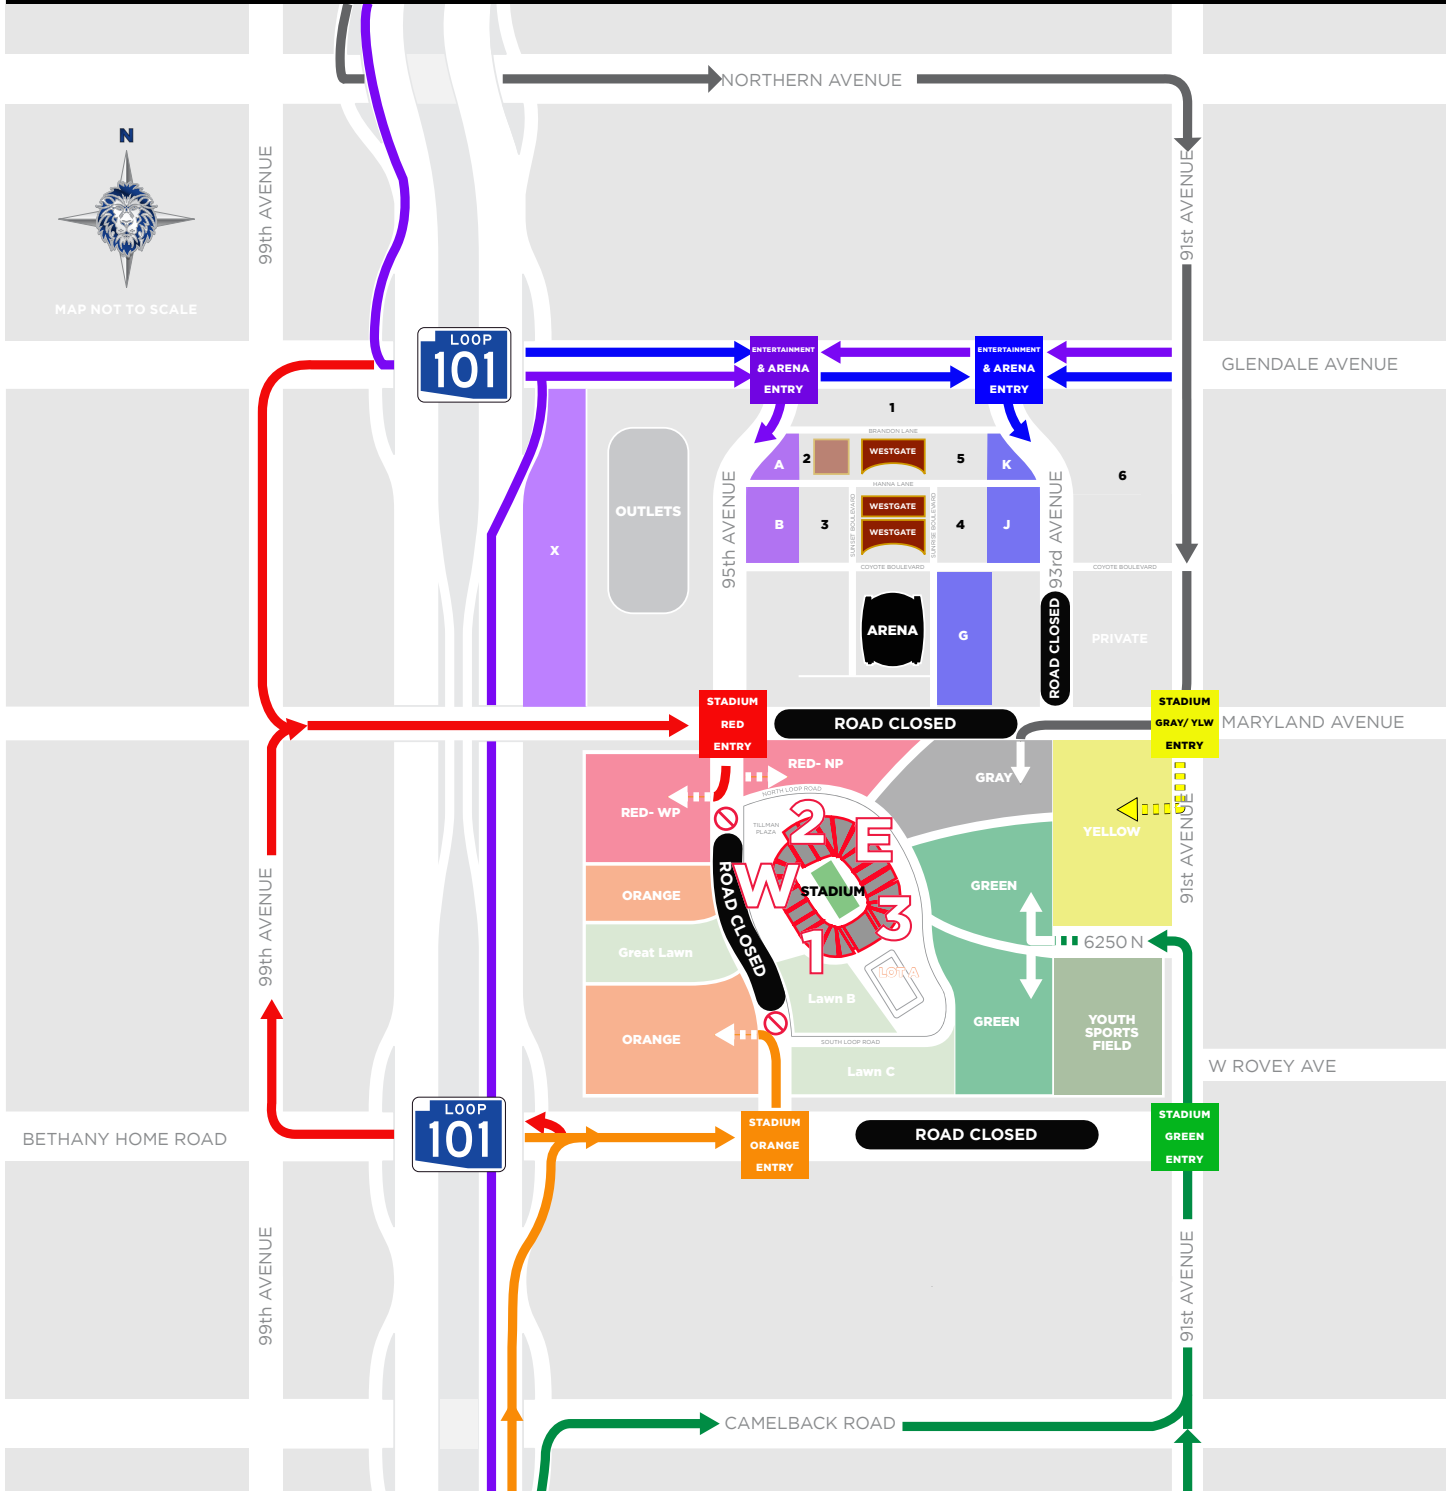

### EVENT PARKING MAP

#### LOOP 101 FROM THE SOUTH

##### ARENA & ENTERTAINMENT DISTRICT

■ ■ EXIT AT GLENDALE AVE, THEN EAST TO 95TH OR 93RD AVE ■ ■

#### LOOP 101 FROM THE NORTH