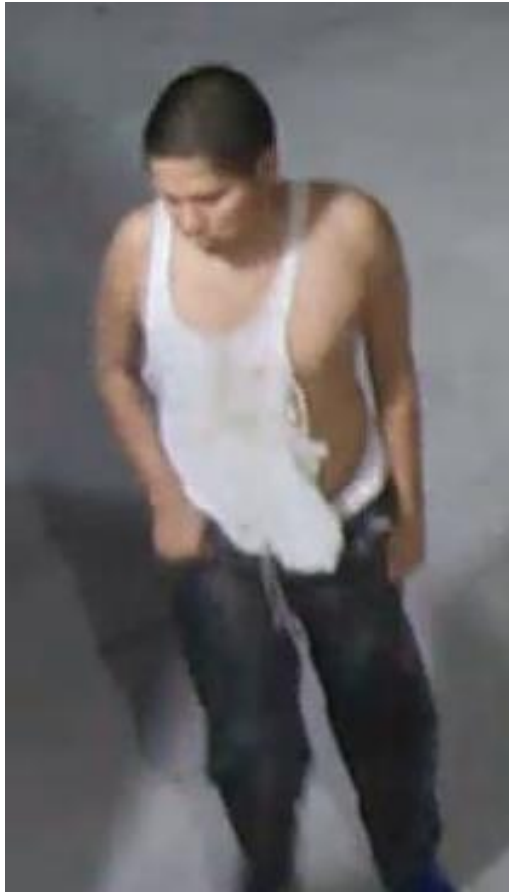

###

*Spanish translation available

*“The Glendale Police Department’s mission
is to protect the lives and property of the people we serve.”*

*Glendale Police Department
a proud recipient of CALEA National Accreditation since 2000*