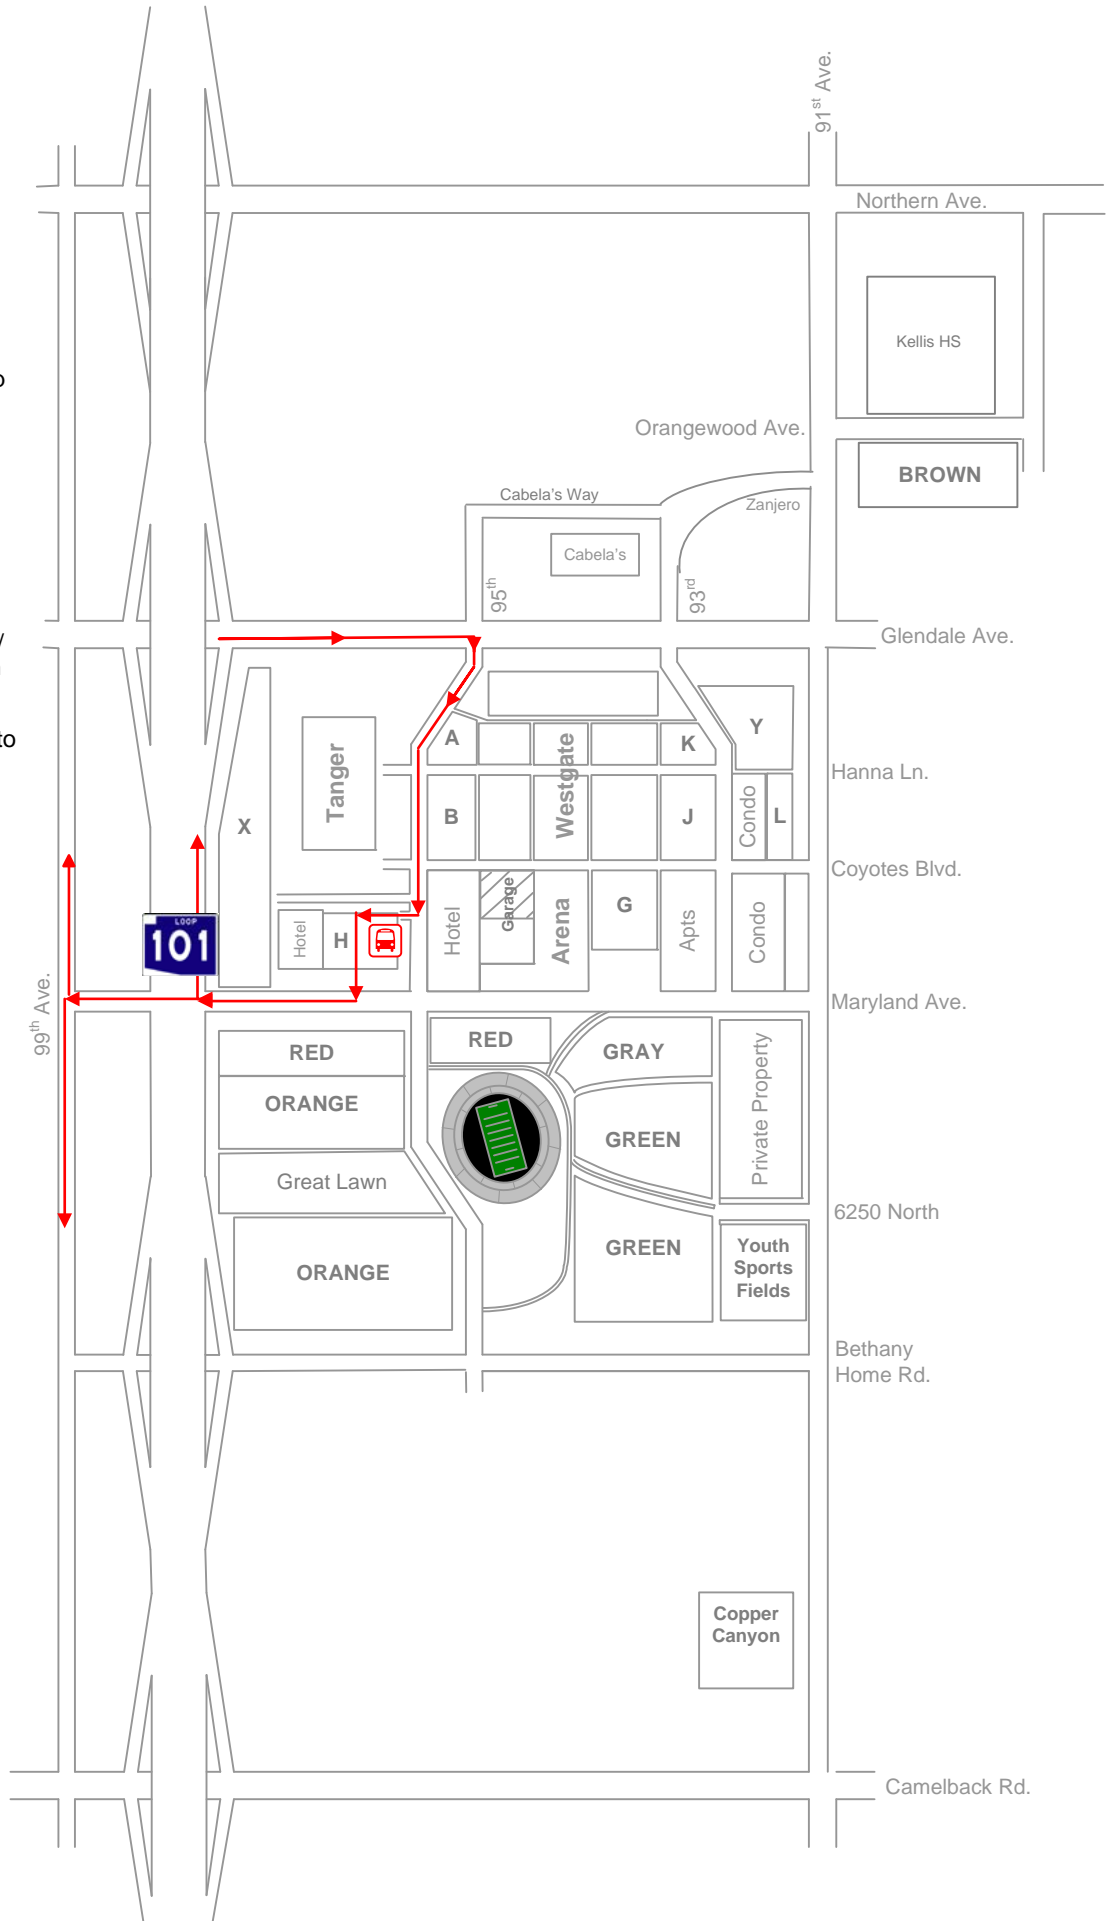

The “One Direction Drop-Off/Pick-Up” will be located on the northwest corner of 95<sup>th</sup> Avenue & Maryland Ave and can **only be** accessed using 95<sup>th</sup> Avenue southbound from Glendale Ave. Prior to the concert cars will only be allowed to drop off and must leave the lot. Vehicles will then be allowed to stage in the lot after 9:00 PM. At pick-up, drivers must stay with their cars. Unattended cars will be removed from the lot.

Parent Pick Up and Drop Off route for One Direction concert.

Cars will not be able to stage for pick up until after 9:00pm. Vehicles will be towed if left unattended in pick up/drop off parking lot.

Enter only from 95<sup>th</sup> Ave/ Glendale Ave. Go south to the H lot/Hampton Inn Driveway. Pick up and drop off in H lot. Exit onto Maryland Ave and head west to either the 101/ HOV northbound only ramp or to 99<sup>th</sup> Ave.

# UNIVERSITY OF PHOENIX STADIUM EVENT PARKING MAP

**ONE DIRECTION** GENERAL EVENT PARKING

TUESDAY, SEPTEMBER 16, 2014

**DOORS @ 5:00PM**    **SHOW @ 7:00PM**