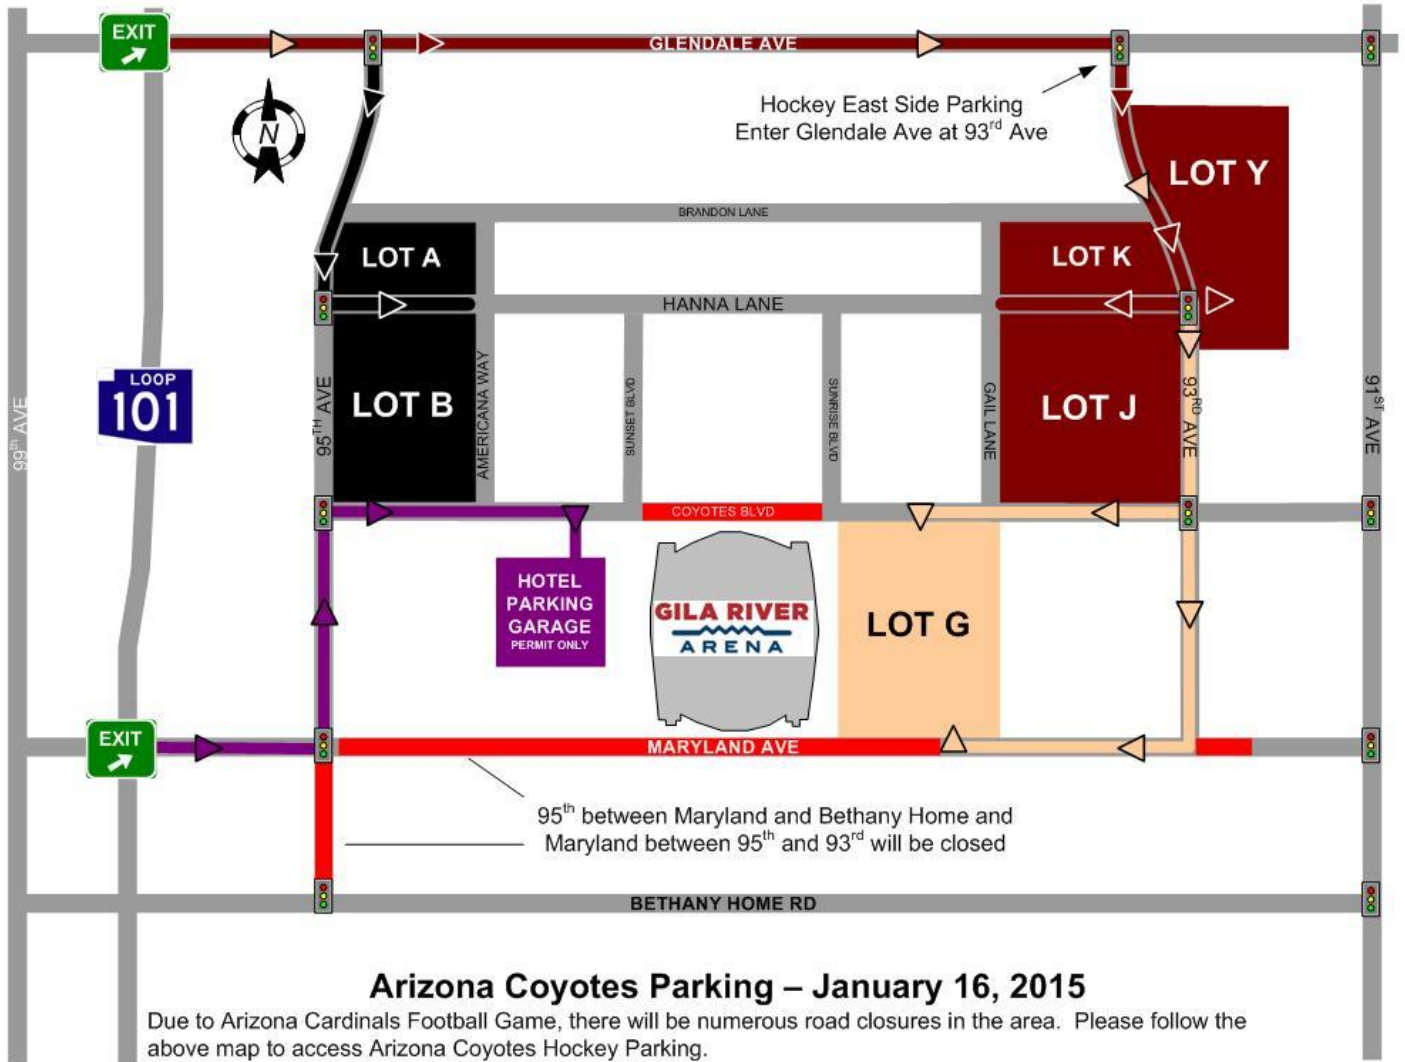

###

*Spanish translation available

“The Glendale Police Department’s mission is to protect the lives and property of the people we serve.”

*Glendale Police Department
a proud recipient of CALEA National Accreditation since 2000*