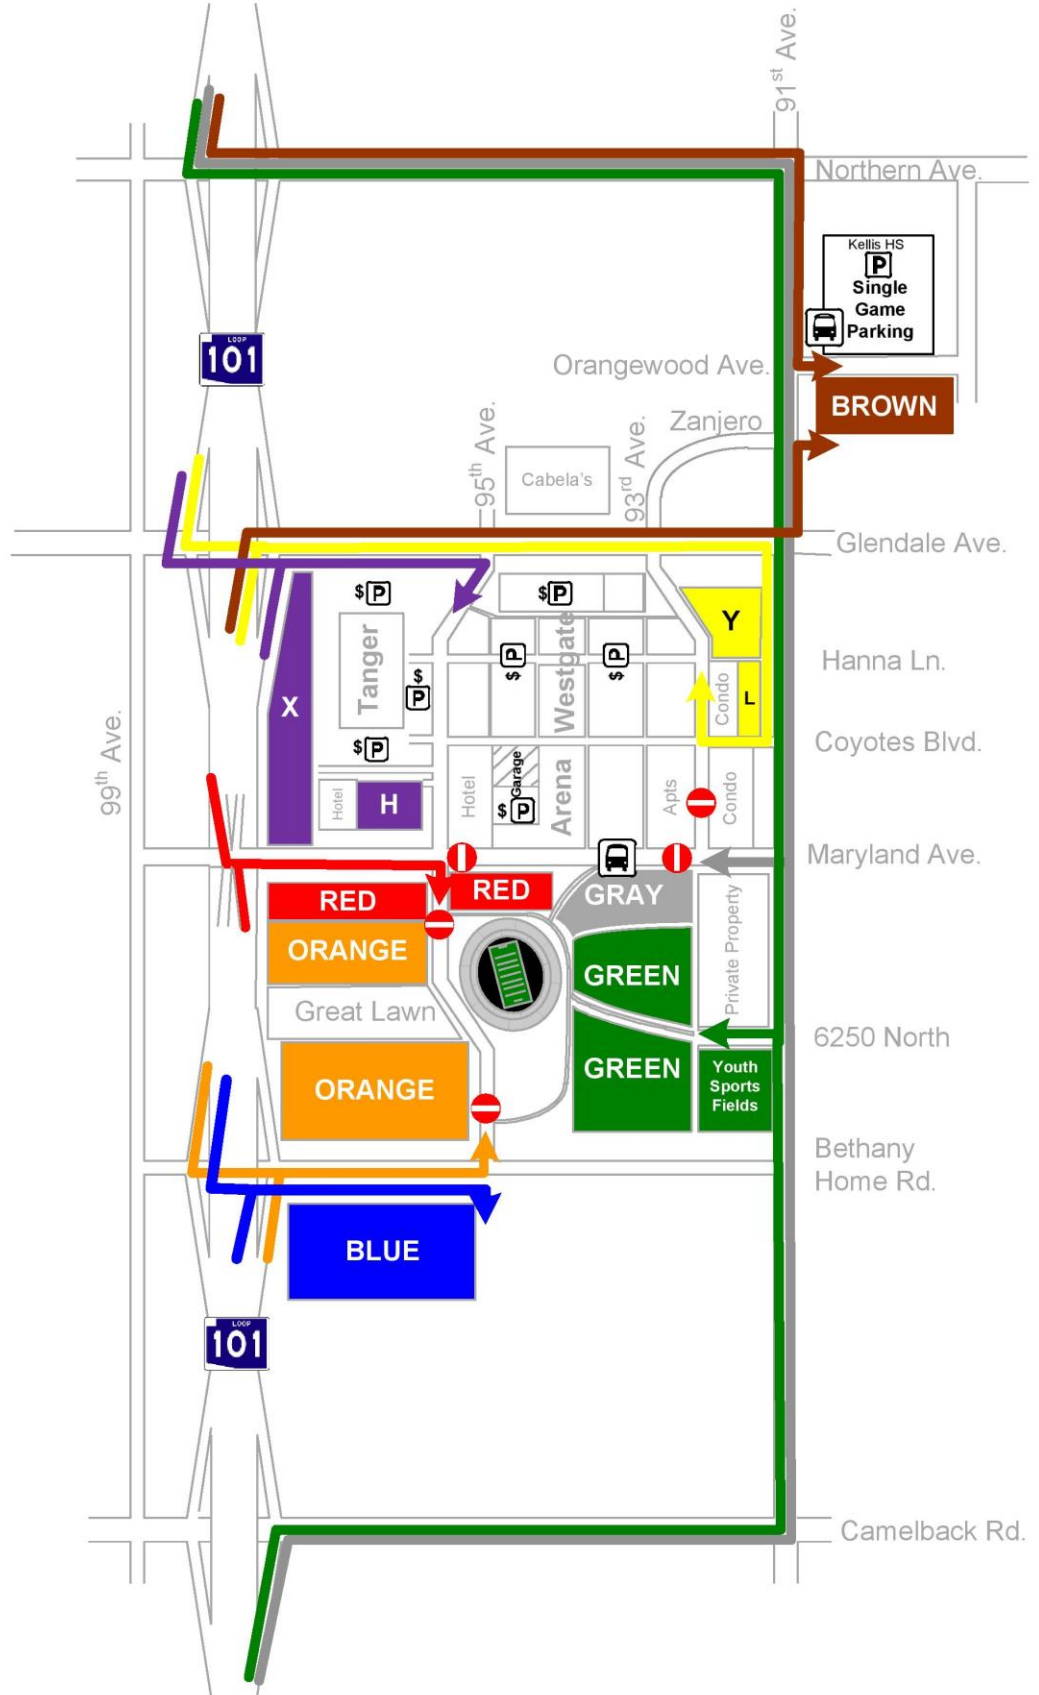

- Not to Scale
- Road Closed or Restricted
- Spectator Shuttle
- Non-pass Parking
- Parking Fee

Cardinals Pass Holders Ingress

v010716