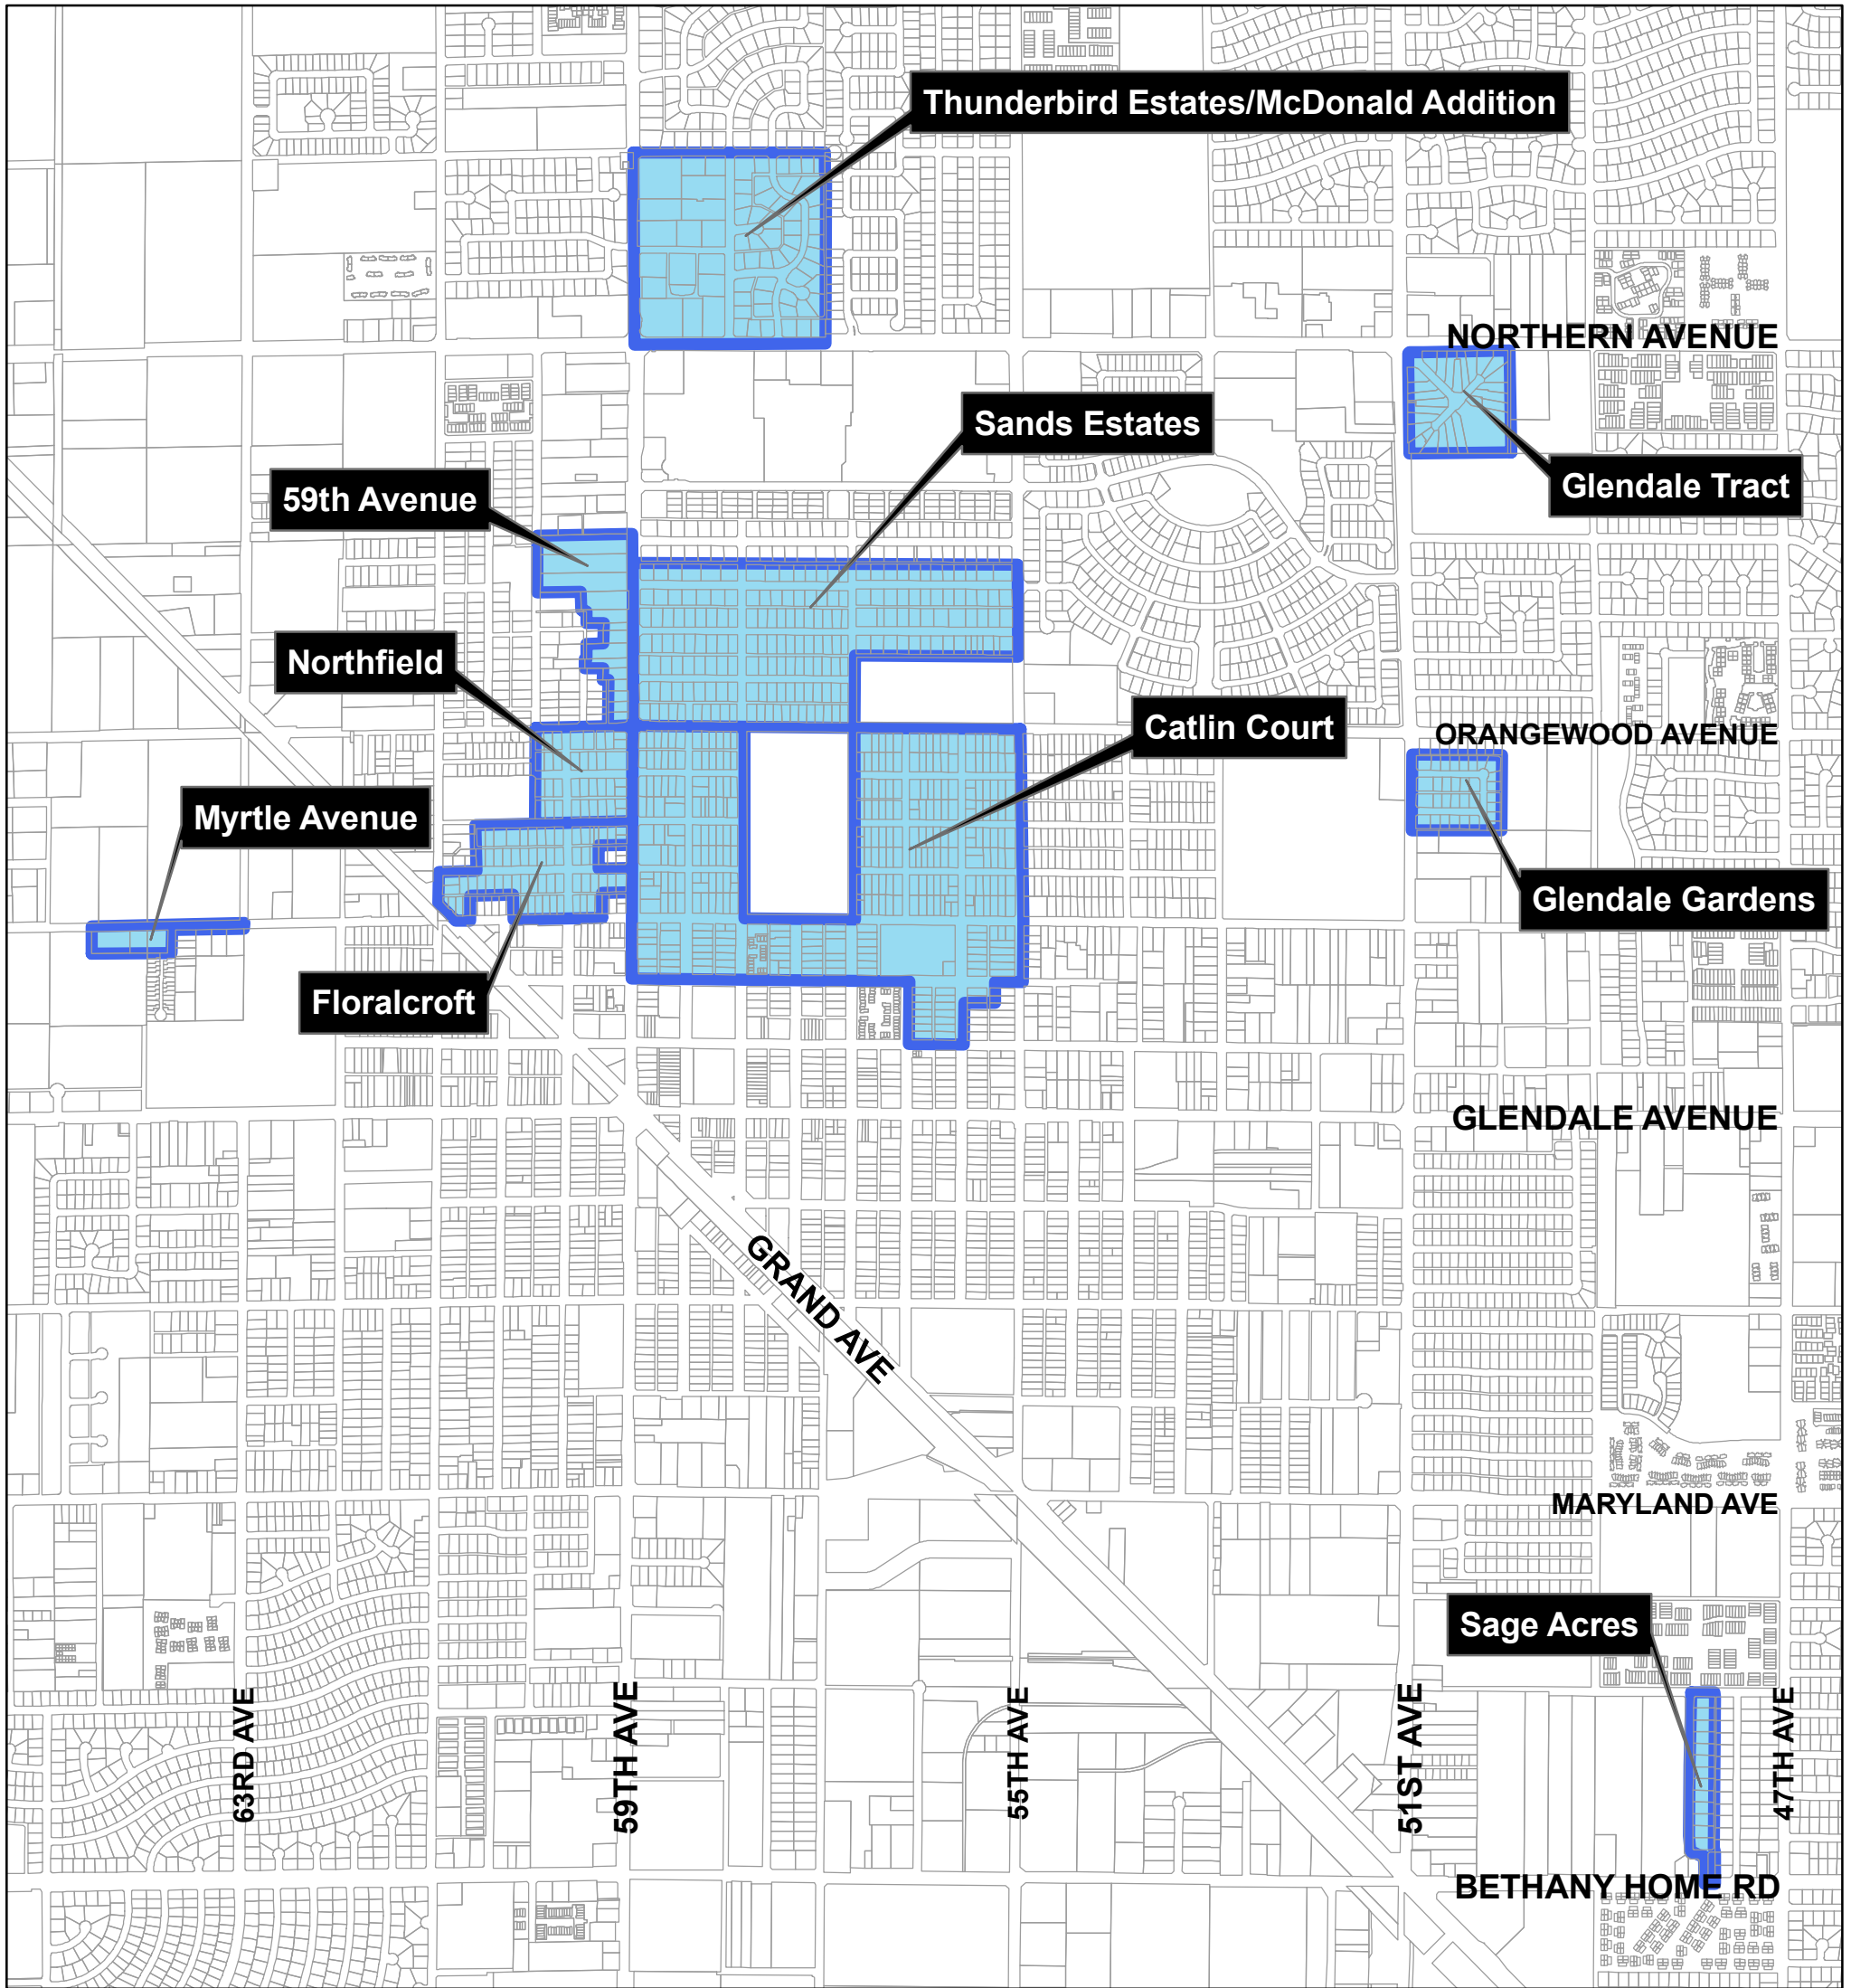

City of Glendale National Register Historic Districts

 National Register Historic Districts

Planning Department : March 2012

0 600 1,200 2,400
Feet