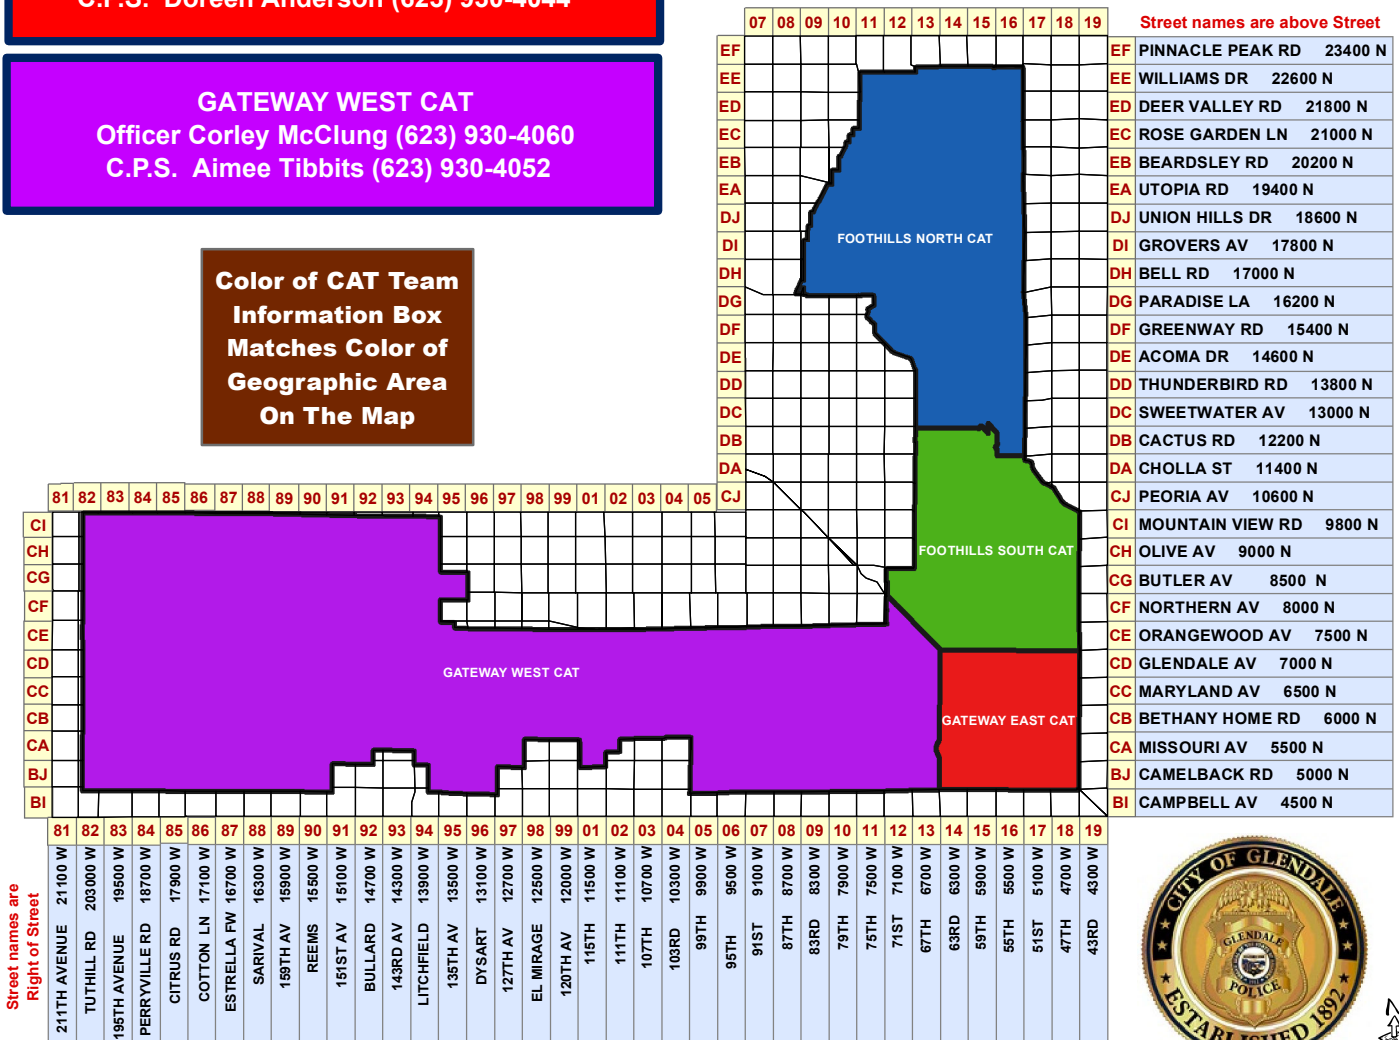

COMMUNITY ACTION TEAM

GLENDALE POLICE DEPARTMENT

For More Information, call (623) 930-3380

Information Current as of 04/09/2020

FOOTHILLS NORTH CAT
Officer Chuck Buffington (623) 930-2507
C.P.S. Angela Botz (623) 930-2571

FOOTHILLS SOUTH CAT
Officer Jason Wiechmann (623) 930-2554
C.P.S. Christine Penrose (623) 930-2540

GATEWAY EAST CAT 85301
Officer Jeff Horsley (623) 930-4029
C.P.S. Doreen Anderson (623) 930-4044

GATEWAY WEST CAT
Officer Corley McClung (623) 930-4060
C.P.S. Aimee Tibbits (623) 930-4052

**Color of CAT Team
Information Box
Matches Color of
Geographic Area
On The Map**

How To Contact The Correct Team

Address and FAX for Foothills CAT Teams:
6255 W Union Hills, Glendale, AZ 85308
FAX: 602 938-0489

Address and FAX for Gateway CAT Teams:
6261 N 83rd Ave, Glendale, AZ 85303
FAX: 623-930-4164

NOTE: The listed phone numbers are the employee's desk in their office. In case of an emergency call 9-1-1, or the Glendale Police Department at (623) 930-3000. If you have a neighborhood or business crime issue call the appropriate CAT team. To obtain call for service or UCR reported crime statistics please point your Internet Explorer browser to <http://www.glendaleaz.com/police/formsreportshotlines.cfm>.