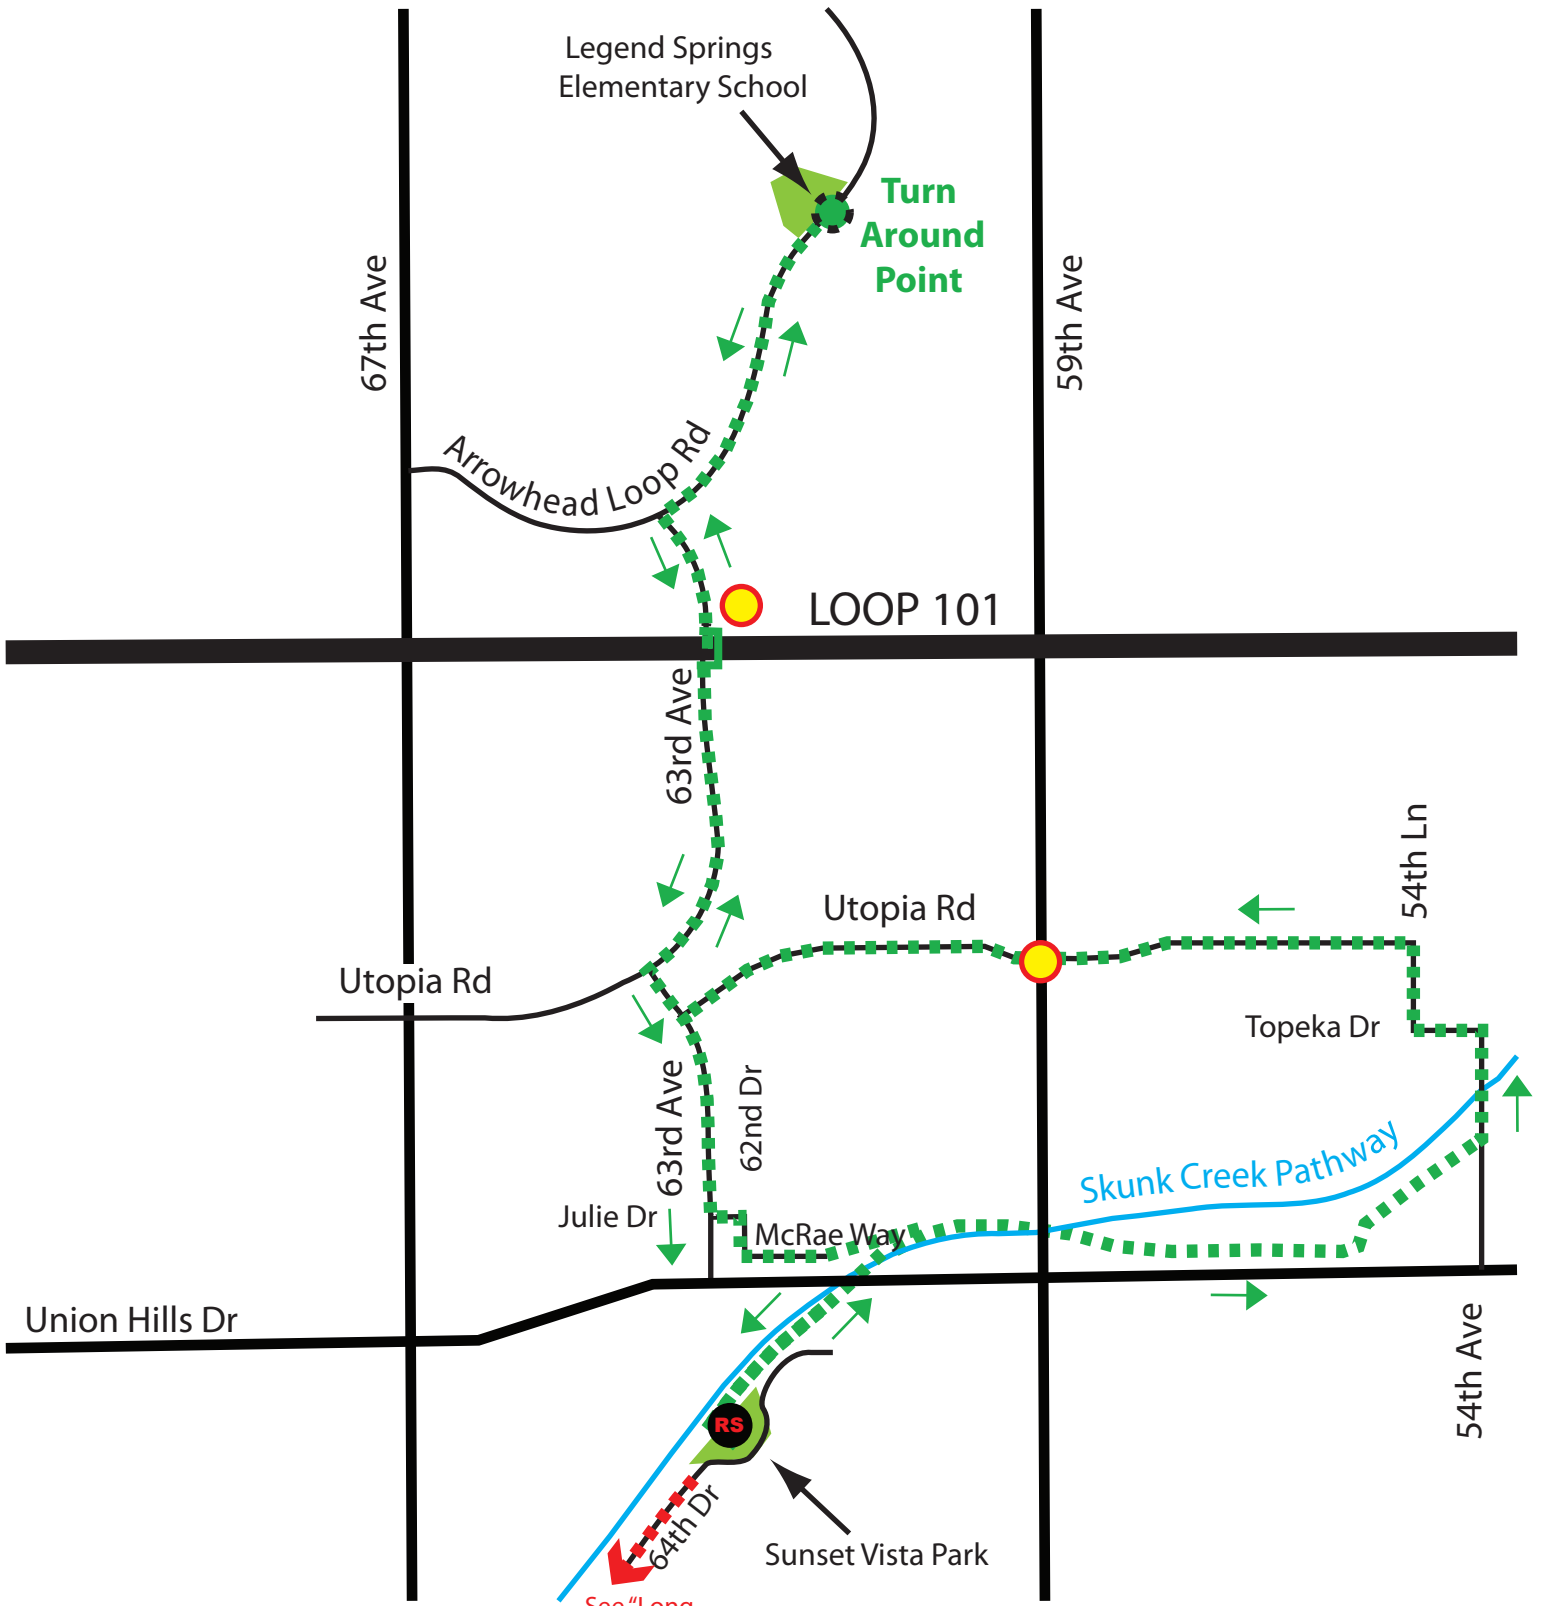

# GLENDALE FAMILY BIKE RIDE

## SHORT AND LONG ROUTES

See "Extended Route" map on other side

LONG ROUTE-15 mile

RIDE START/END

POLICE TRAFFIC CONTROL

SHORT ROUTE-6 mile

REST STOP

EXTENDED ROUTE-23 mile

## EXTENDED ROUTE - 23 MILES

LONG ROUTE-15 mile 

EXTENDED ROUTE-23 mile 

REST STOP 

POLICE TRAFFIC CONTROL 