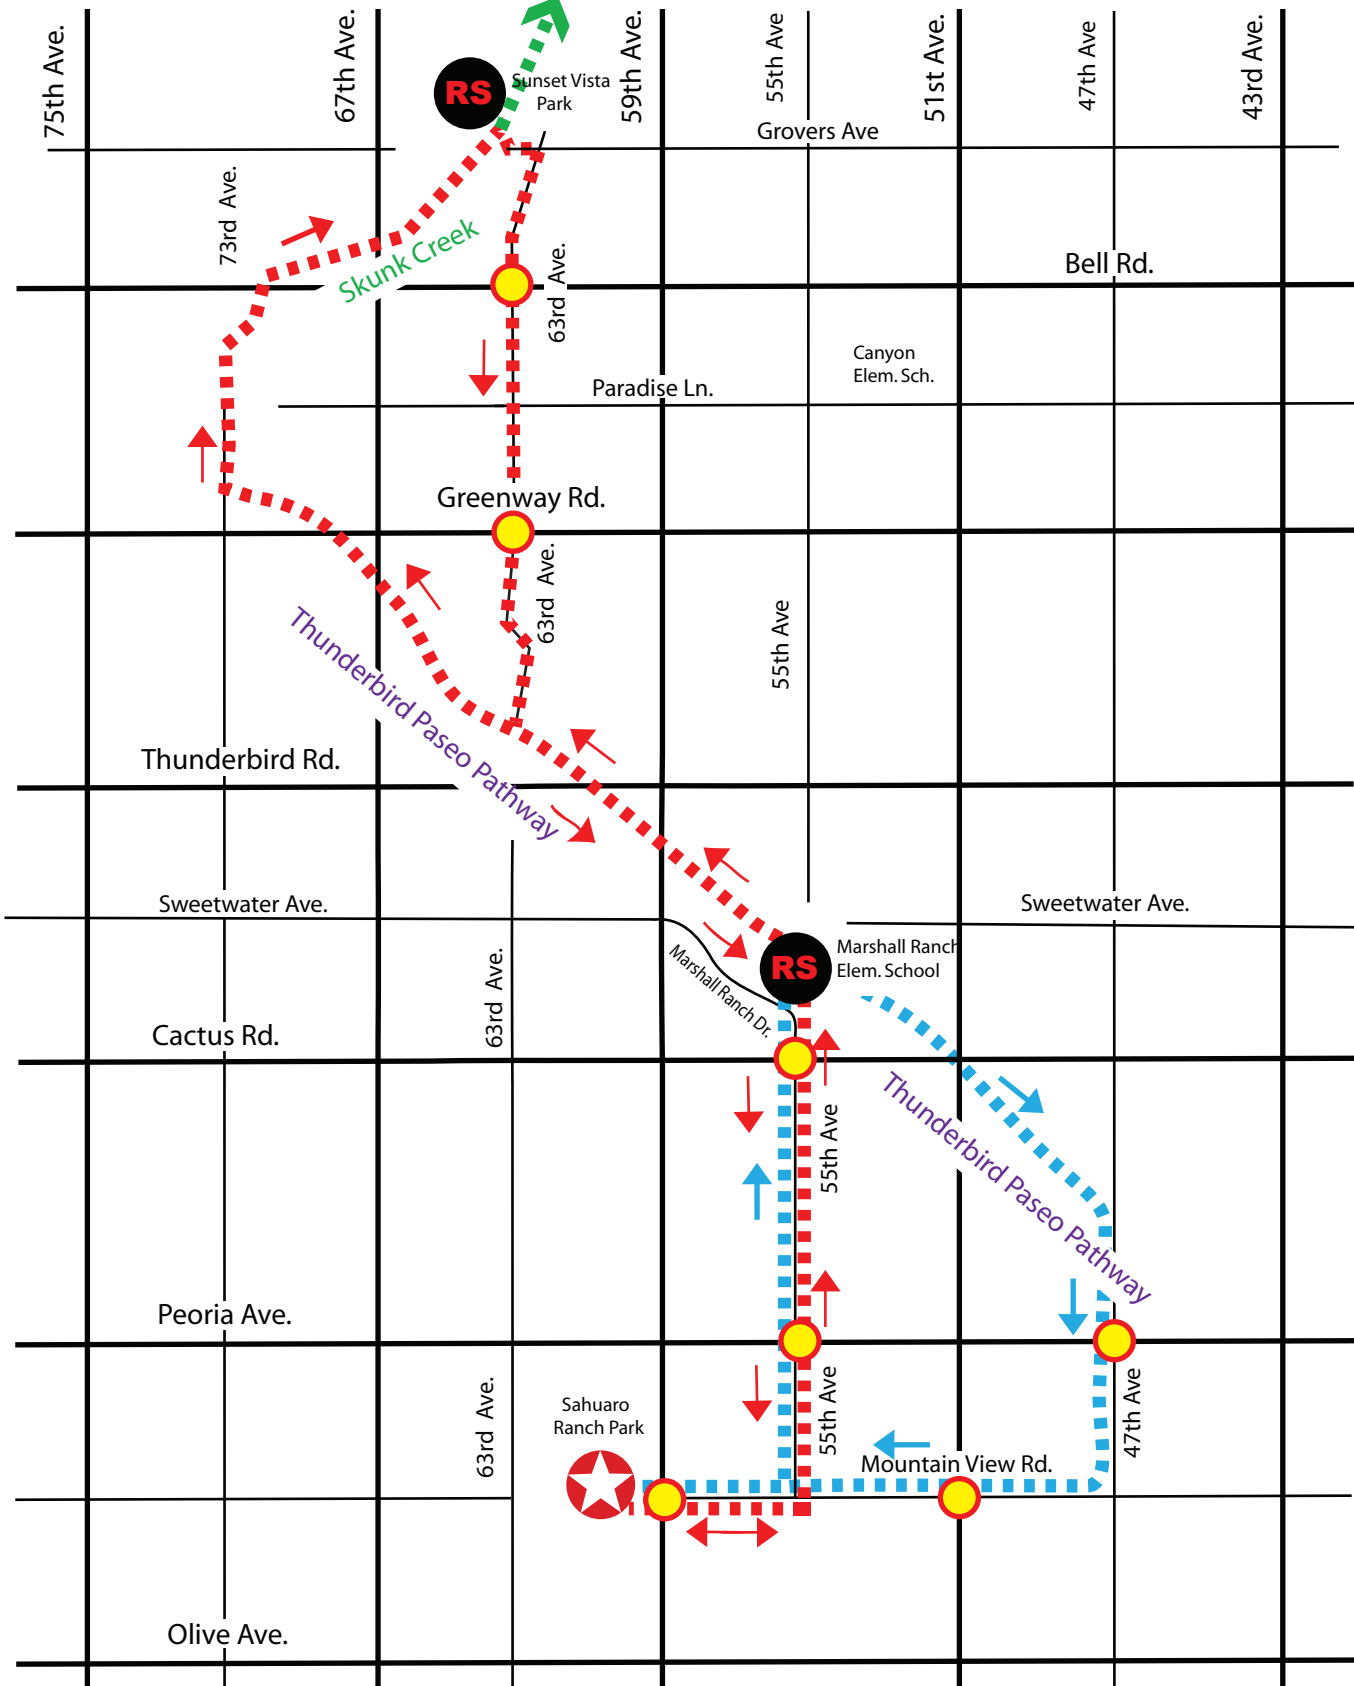

# GLENDALE FAMILY BIKE RIDE

## SHORT AND LONG ROUTES

See "Extended Route" map on other side

LONG ROUTE-15 mile

RIDE START/END

POLICE TRAFFIC CONTROL

SHORT ROUTE-6 mile

REST STOP

EXTENDED ROUTE-23 mile

## EXTENDED ROUTE - 23 MILES

LONG ROUTE-15 mile 

EXTENDED ROUTE-23 mile 

REST STOP 

POLICE TRAFFIC CONTROL 