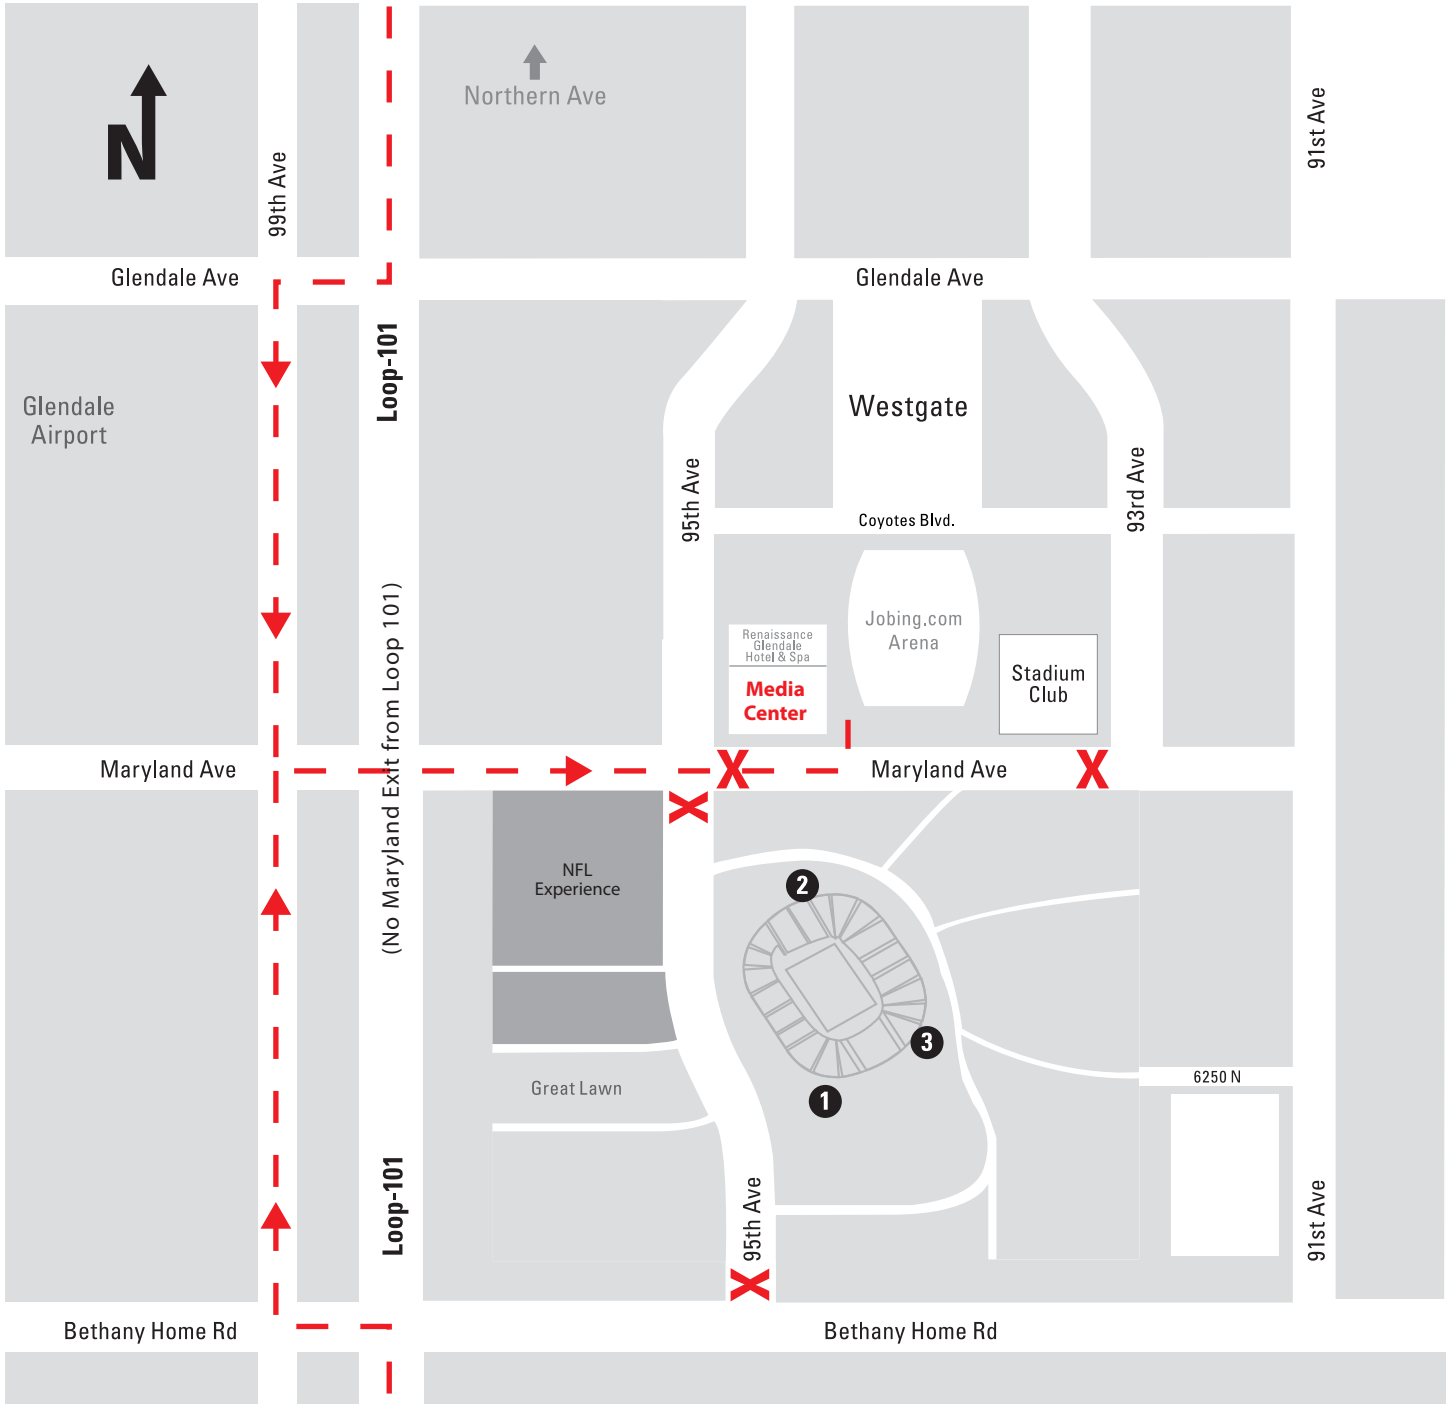

**Glendale Media Center**  
9494 West Maryland Avenue  
Glendale, Arizona 85305

**Driving directions for working media only.**

**(From Scottsdale)**

**(From Downtown Phoenix)**