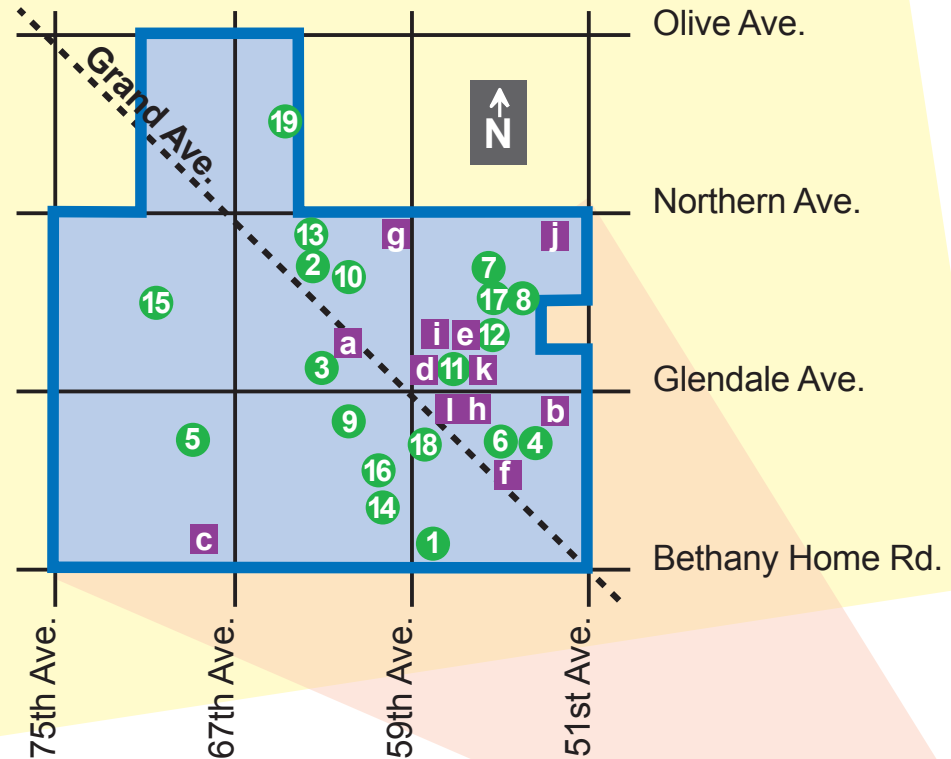

# Ocotillo District Amenities

recreational

- 1 Bonsall Park North: 59th Ave. & Bethany Home Rd.
- 2 Brian Anderson Field: 63rd Ave. & Frier Dr.
- 3 Cardinal Pool @ Glendale H.S. Campus: 6350 W. Glendale Ave.
- 4 Clavelito Park: 53rd Ave. & Ocotillo Rd.
- 5 Desert Garden Park: 69th Ave. & Ocotillo Rd.
- 6 El Barrio Park: 54th Ave. & Ocotillo Rd.
- 7 Elsie McCarthy Sensory Garden: 55th Ave. & Orangewood Ave.
- 8 Gardenwood Park: 53rd Ave. & Orangewood Ave.
- 9 Lawrence Park: 62nd Ave. & Lawrence Rd.
- 10 Lions Park: 63rd Ave. & Frier Dr.
- 11 Murphy Park & Amphitheater: 58th Ave. & Glendale Ave.
- 12 Myrtle Park: 55th Ave. & Myrtle Ave.
- 13 Northern Horizon Park: 63rd Ave. & Northern Ave.
- 14 Ocotillo Rose Park: 60th Ave. & Keim Dr.
- 15 Orangewood Park: 71st Ave. & Orangewood Ave.
- 16 Plaza Rosa Park: 61st Ave. & Maryland Ave.
- 17 Sands Park: 55th Ave. & Orangewood Ave.
- 18 Sonorita Park: 59th Ave. & Market St.
- 19 Tarrington Rand Park: 63rd Ave. & Butler Dr.

facilities

- |   |  |   |   |
|---|--|---|---|
| a | Field Operations Center: 6210 W. Myrtle Ave. | f | Glendale Community Center: 5401 W. Ocotillo Rd. |
| b | Fire Station #151: 7505 N. 55th Dr.          | g | Glendale Memorial Cemetary: 7844 N. 61st Ave.   |
| c | Fire Station #152: 6850 W. Bethany Home Rd.  | h | Glendale Police Department: 6835 N. 57th Dr.    |
| d | Glendale City Hall: 5850 W. Glendale Ave.    | i | Glendale Visitor Center: 5800 W. Glenn Dr.      |
| e | Glendale Civic Center: 5750 W. Glenn Dr.     | j | Manistee Ranch: 51st Ave. & Northern Ave.       |
|   |  | k | Velma Teague Branch Library: 7010 N. 58th Ave.  |

welcome to the  
**Ocotillo District**

— City of Glendale Councilmember Norma Alvarez

CITY OF GLENDALE

5850 W. Glendale Ave., 4th Floor

Glendale, AZ 85301 ■ [www.glendaleaz.com](http://www.glendaleaz.com)