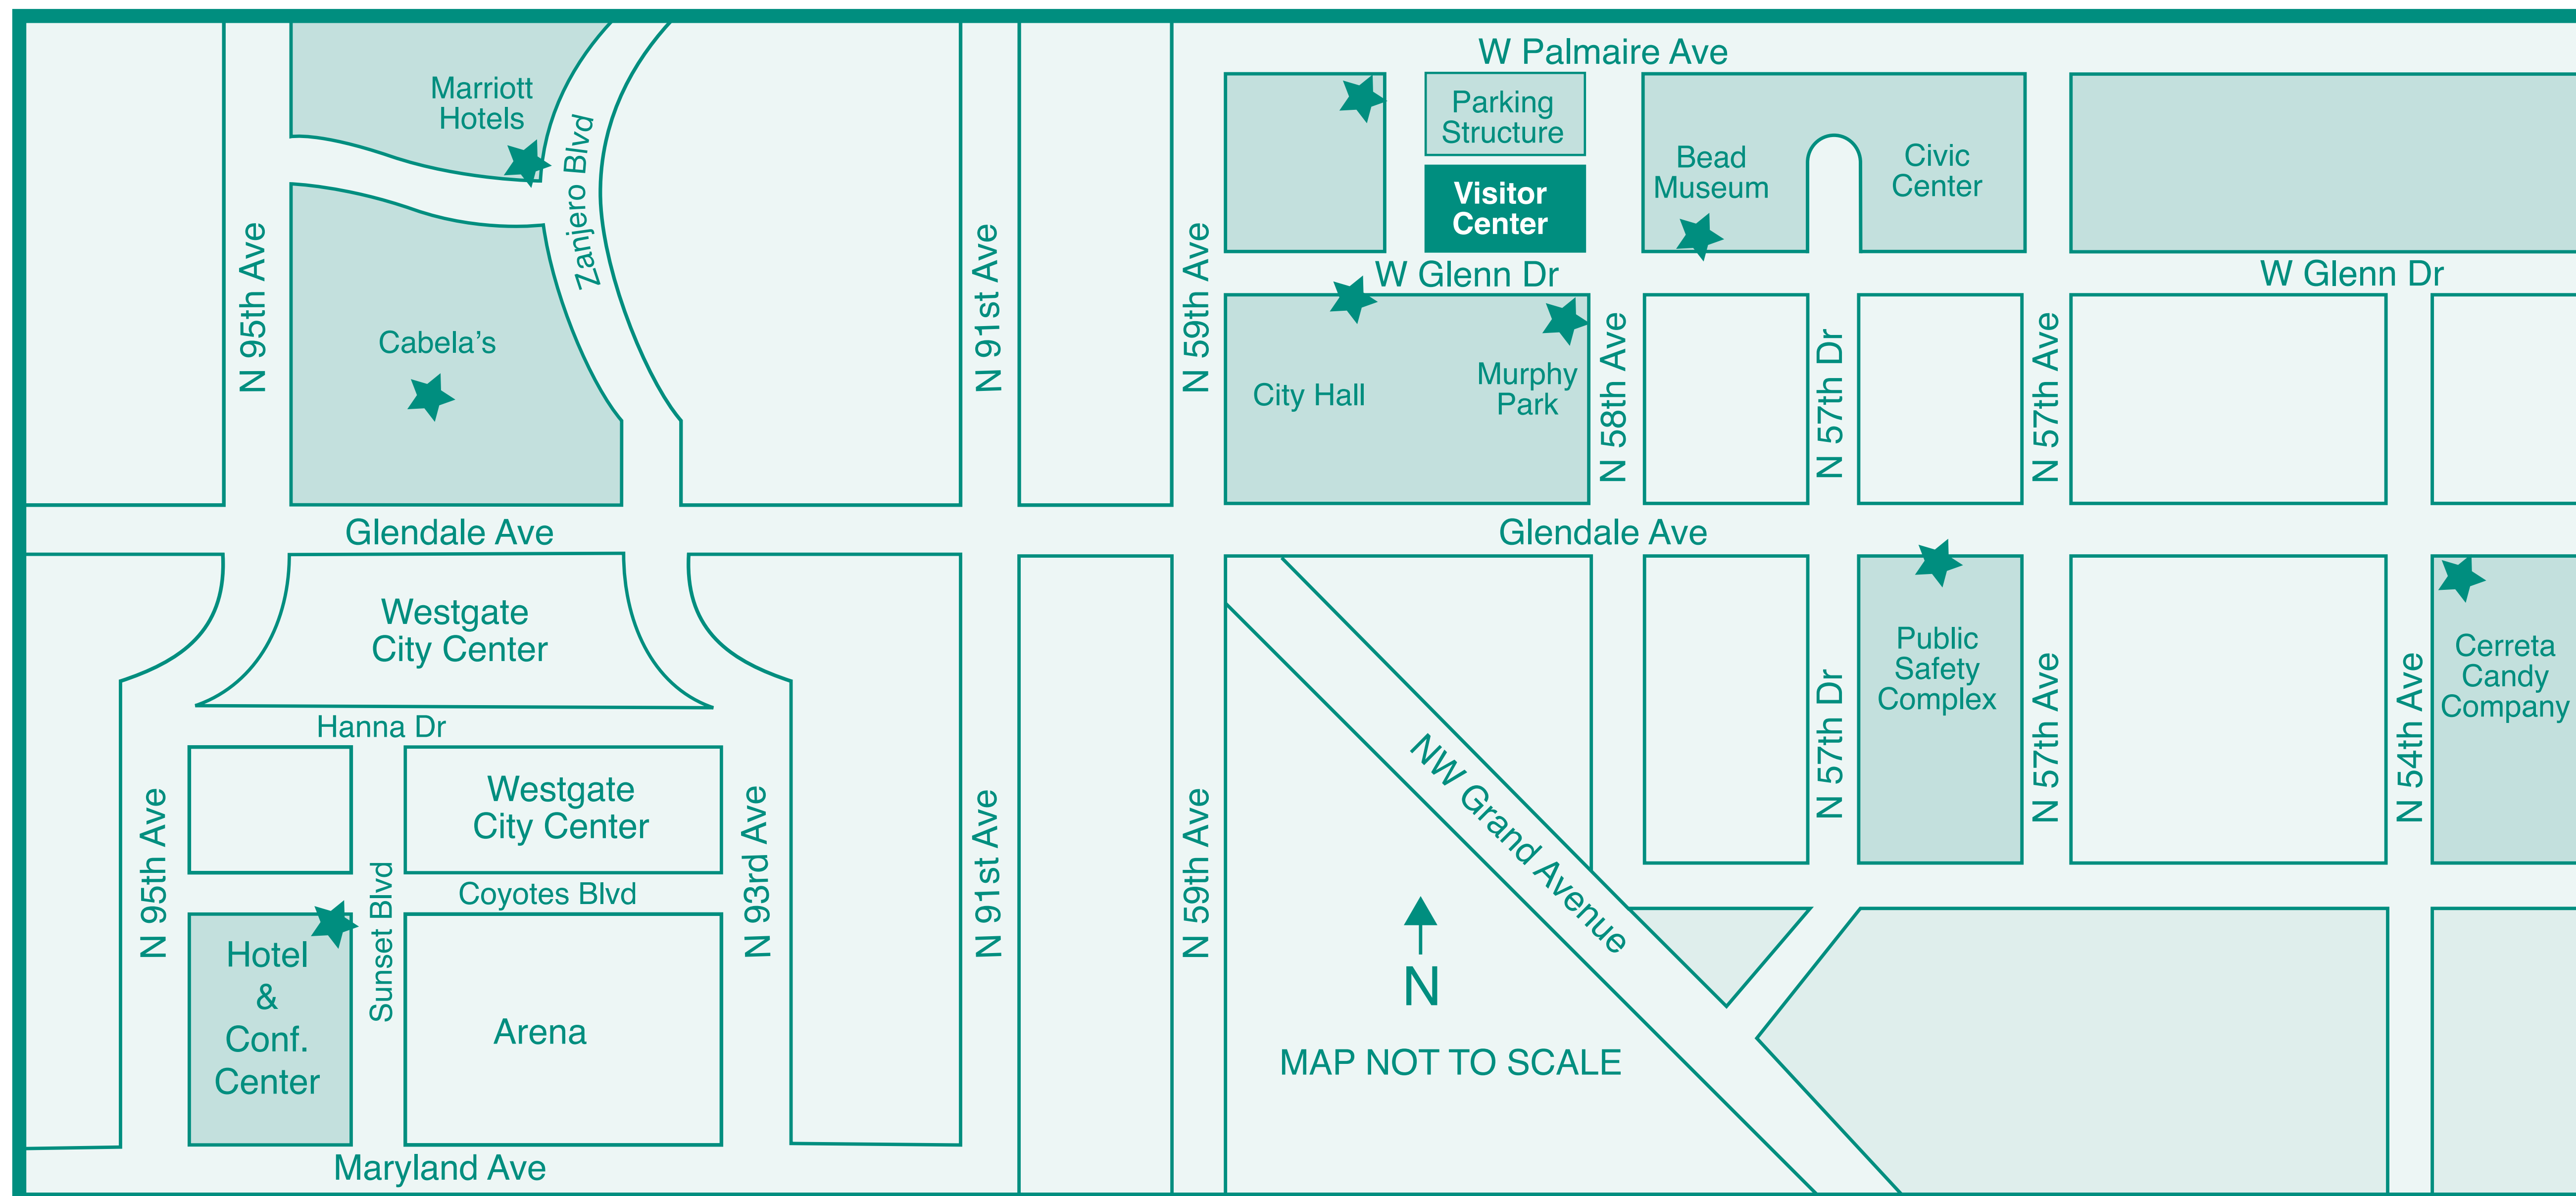

Glendale Express Shuttle Stops

(look for the green shuttle signs)

- **Glendale City Hall**
58th Drive and Glenn Drive
- **Glendale Visitor Center/Murphy Park**
58th Avenue and Glenn Drive
- **Glendale Avenue/Public Safety Complex**
57th Avenue and Glendale Avenue
- **Cerreta Candy Company**
5345 W. Glendale Avenue
- **Glendale Civic Center/The Bead Museum**
57th Drive and Glenn Drive
- **Palmaire Parking Structure**
58th Drive and Palmaire Avenue
- **Zanjero District/Marriott Hotels**
93rd Avenue/Zanjero Blvd.
- **Cabela's**
9380 W. Glendale Avenue
- **Westgate City Center/
Renaissance Glendale Hotel & Spa**
9495 W. Coyotes Blvd.

★ Shuttle Stop

Shuttle Hours:

Monday - Saturday
10 a.m. - 6 p.m.

A 13-mile, 45 Minute Loop

Historic Downtown
Zanjero District
Westgate City Center

Information:

623-930-4500

VisitGlendale.com

The last shuttle leaves Westgate City Center/Renaissance Glendale Hotel at approximately 5:30 pm.