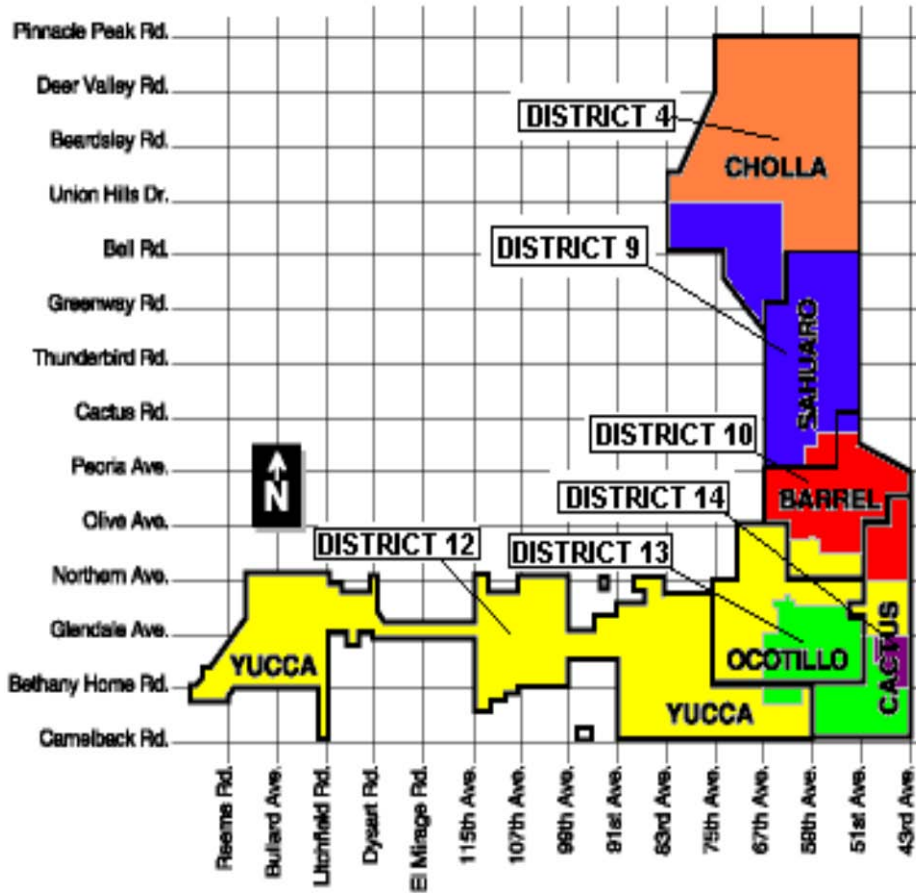

State Legislative Districts in Glendale 2009

Arizona State Legislature

1700 West Washington
Phoenix, Arizona 85007

DISTRICT 4

Senator Jack Harper	602-926-4178	jharper@azleg.gov
Representative Tom Boone	602-926-3297	tboone@azleg.gov
Representative Judy Burges	602-926-5861	jburges@azleg.gov