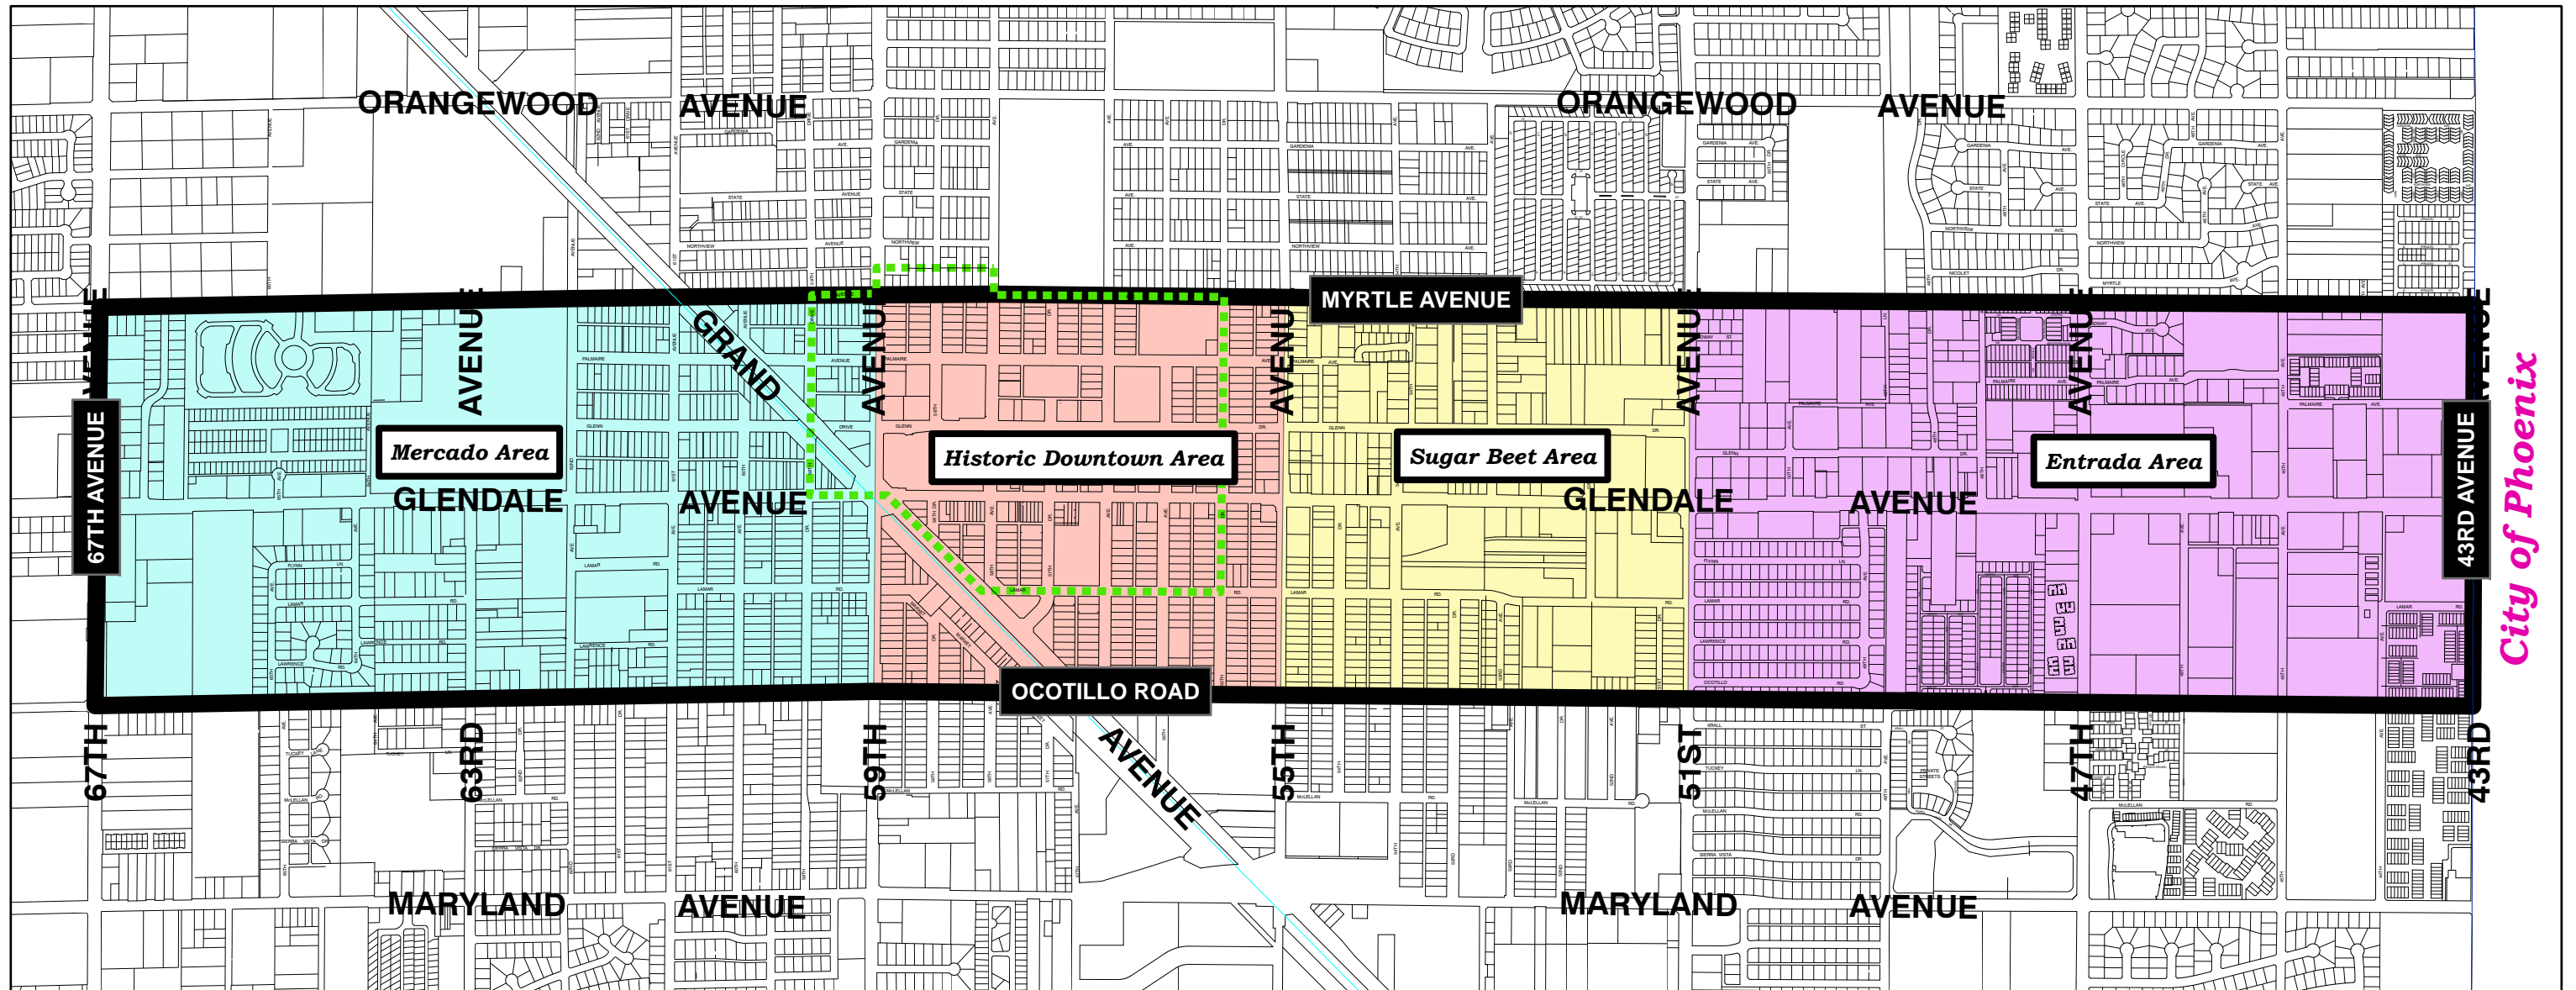

Glendale Centerline Character Areas

Legend

-  Downtown Dining District
-  Centerline Boundary

Overlay Areas

-  Mercado Area
-  Historic Downtown Area
-  Sugar Beet Area
-  Entrada Area