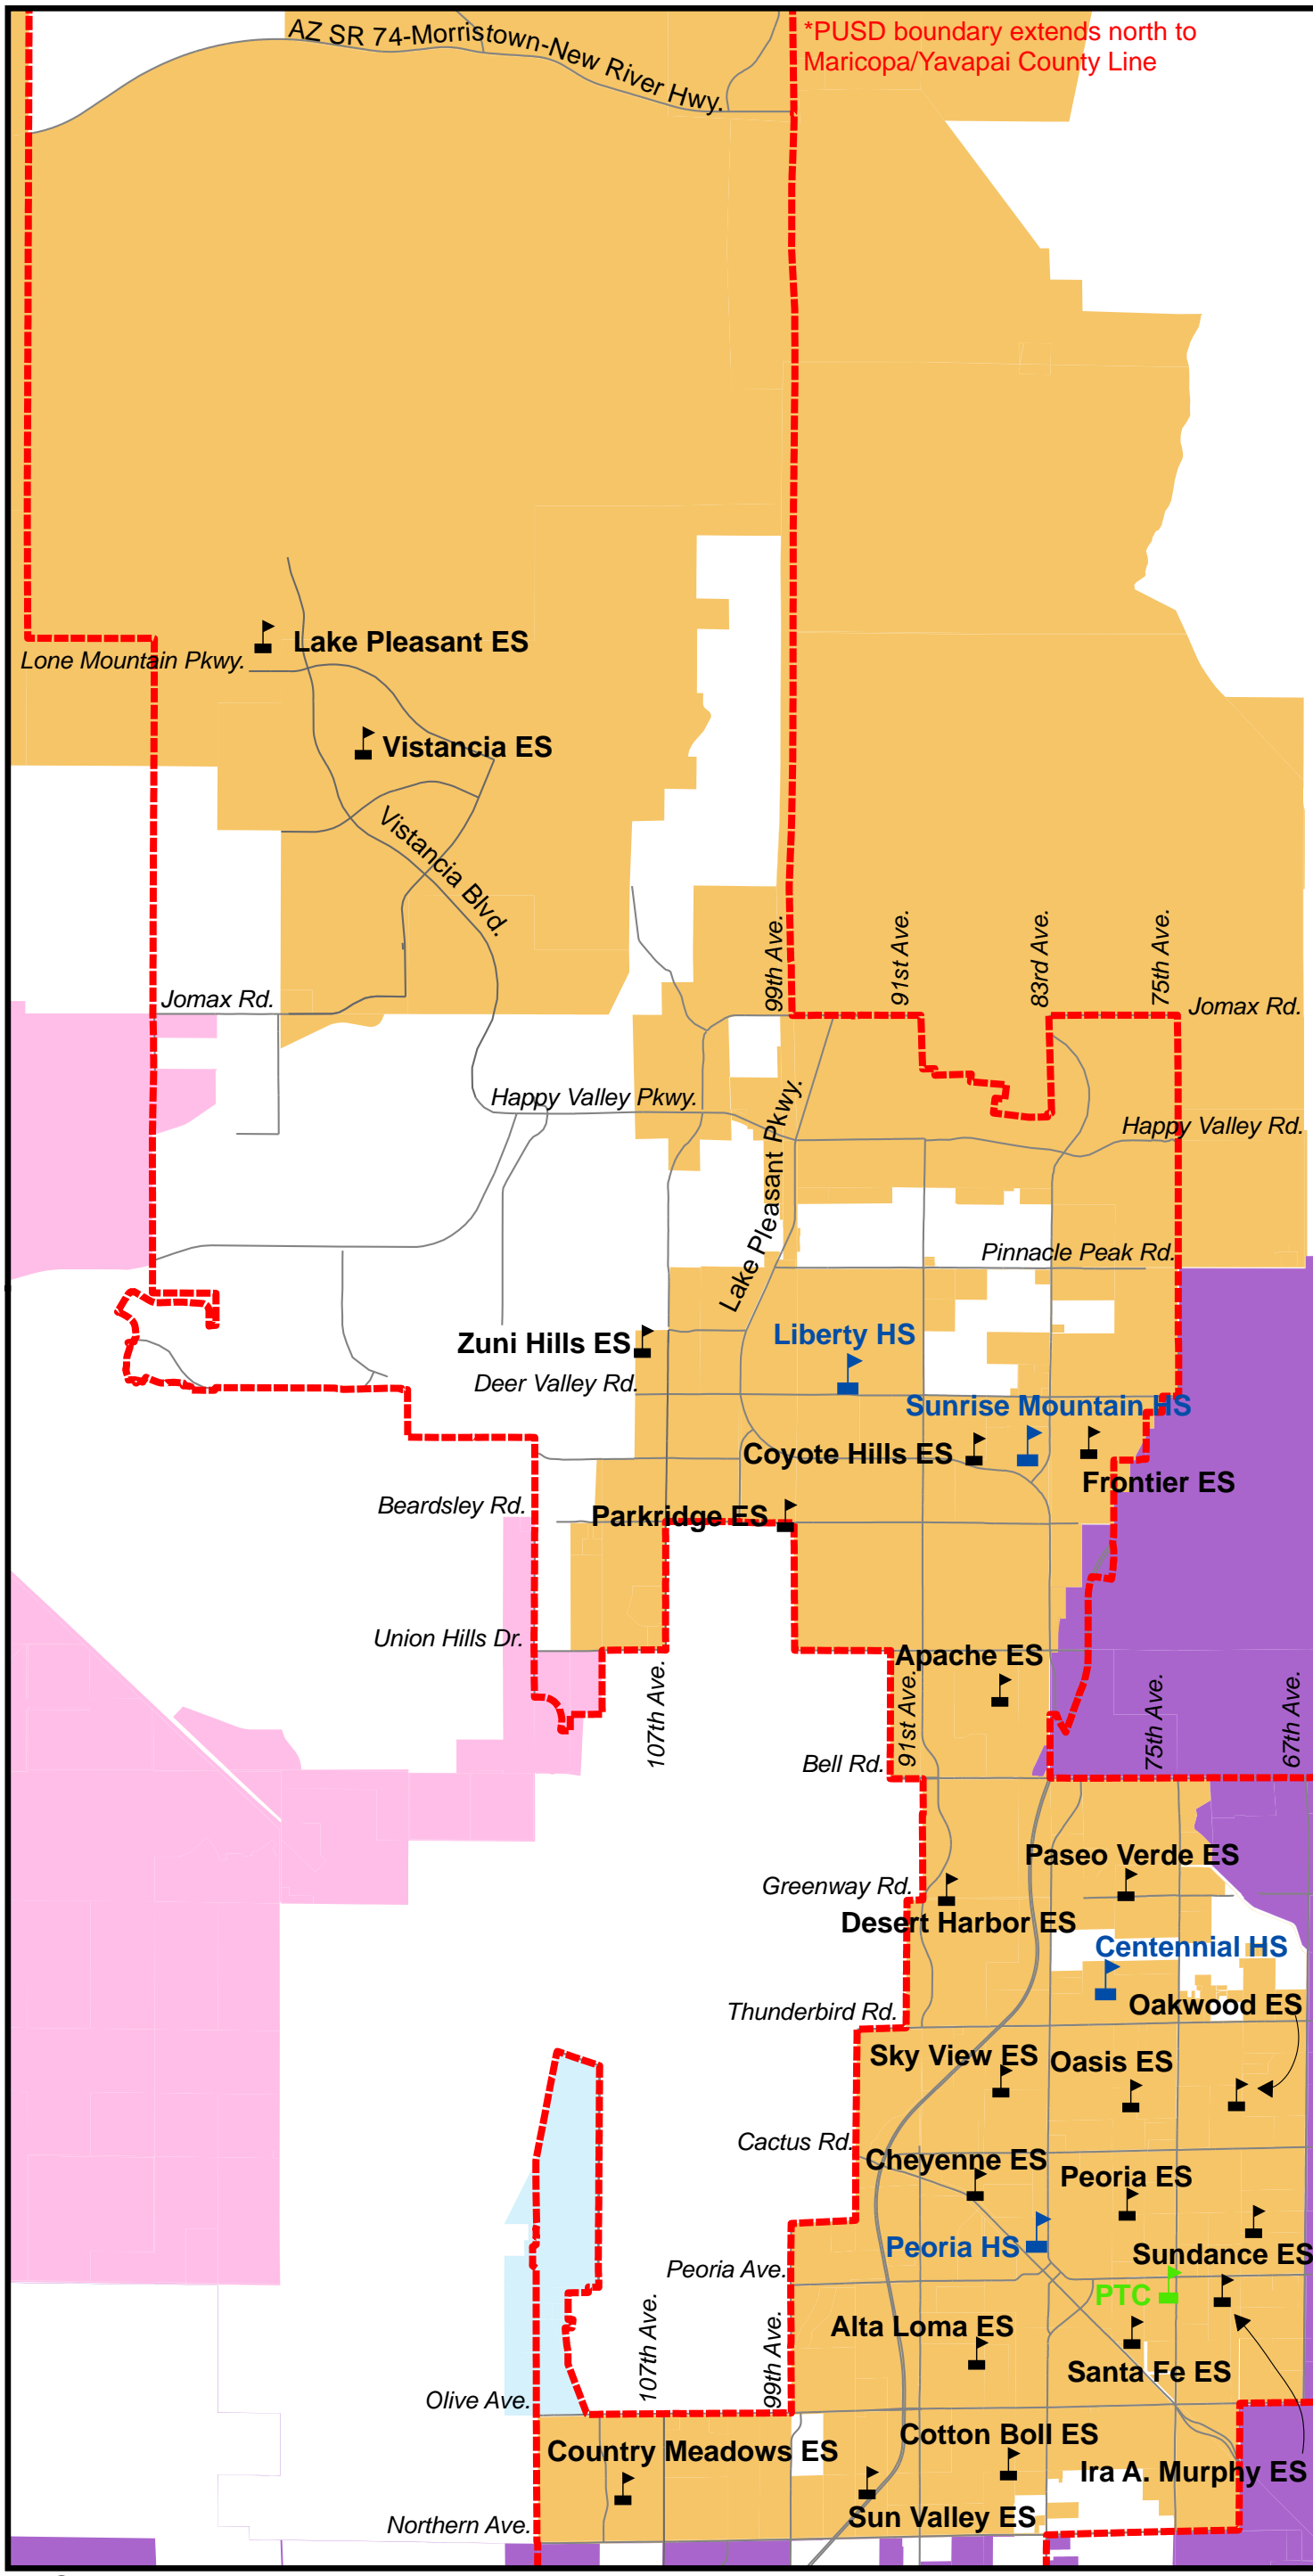

Peoria Unified School District 2010-2011 School Year

Schools within the City of Peoria

*PUSD boundary extends north to Maricopa/Yavapai County Line

	DISTRICT
	High Schools
	Elementary Schools
	Peoria Transition Ctr.
	Major Roads
Cities	
	GLENDALE
	PEORIA
	SURPRISE
	YOUNGTOWN

PUSD-Planning and Demographics
 Date: 07.07.2010 Time 4:00 PM By: ChWilliams

*This map is for illustrative purposes only. The Peoria Unified School District shall not be held liable for improper or incorrect use of the data. Municipal data is from the Maricopa County Elections Office 2009. District boundaries shown are effective August 9, 2010.