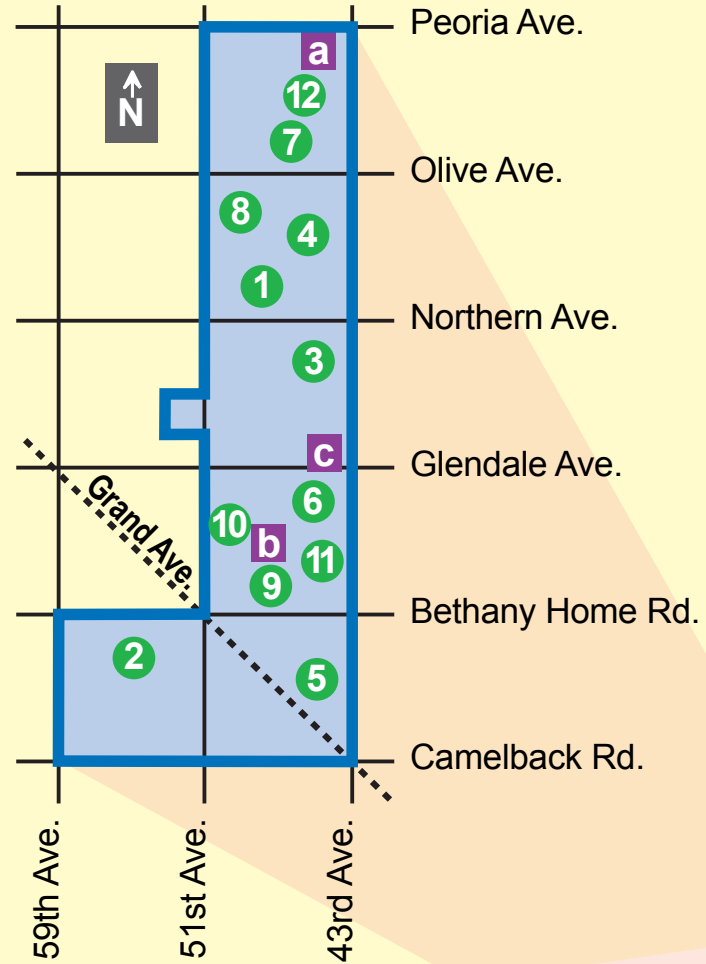

Cactus District Amenities

recreational

- 1 Apollo Pool, Apollo H.S. Campus: 8045 N. 47th Ave.
- 2 Bonsall Park South: 59th Ave. & Bethany Home Rd.
- 3 Delicias Park: 48th Ave. & Orangewood Ave.
- 4 Horizon Park: 47th Ave. & Diana Ave.
- 5 Mary Silva Park: 45th Ave. & Marshall Ave.
- 6 Maryland Lakes Park: 47th Ave. & Maryland Ave.
- 7 Mission Park: 47th Ave. & Sunnyslope Ln.
- 8 New World Park: 48th Dr. & Golden Ln.
- 9 Rose Lane Aquatics Center: 5003 W. Marlette Ave.
- 10 Rose Lane Park: 51st Ave. & Marlette Ave.
- 11 Rovey Park: 47th Ave. & Rovey Ave.
- 12 Sunset Park: 45th Ave. & Mountain View Rd.

facilities

- a Fire Station #154: 4439 W. Peoria Ave.
- b Rose Lane Community Center: 5003 W. Marlette Ave.
- c Under Construction -
Glendale City Court Building: 47th Ave. & Glendale Ave.

welcome to the
Cactus District