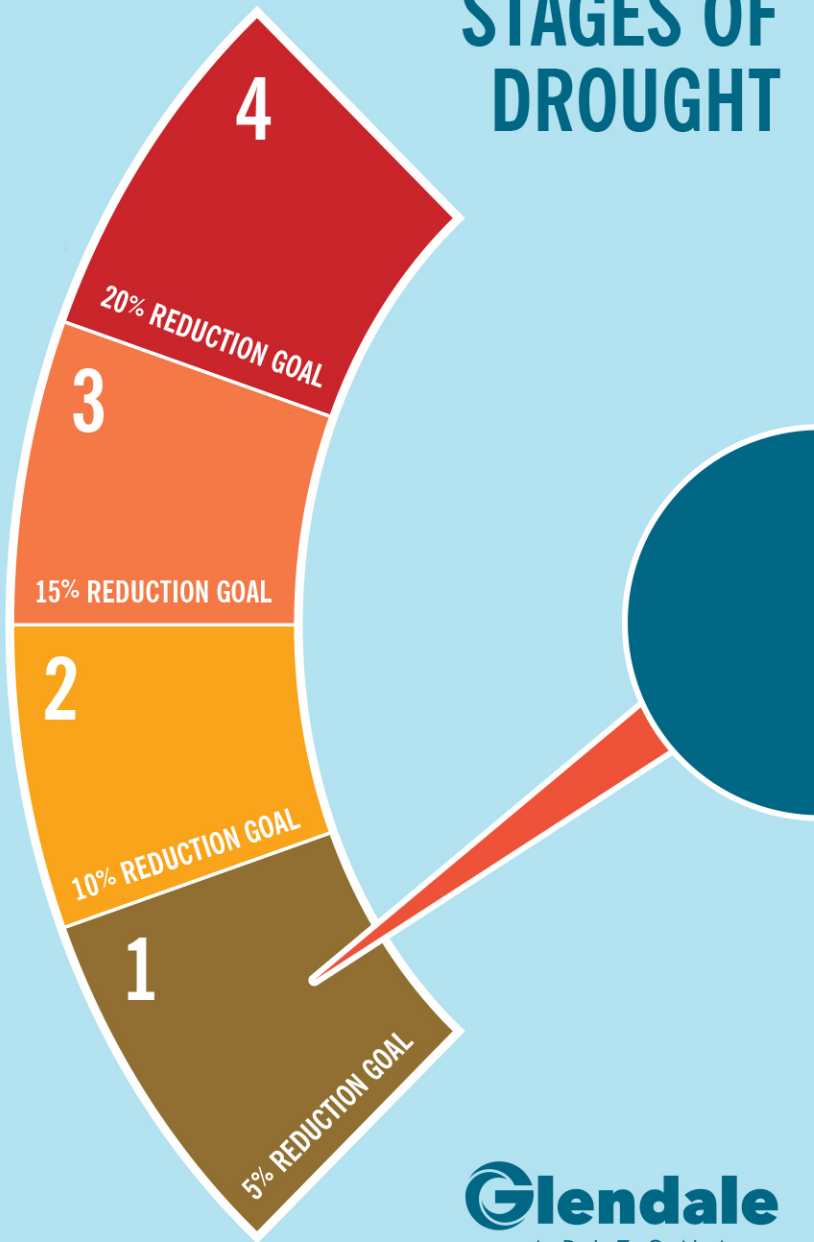

STAGES OF DROUGHT

Glendale
ARIZONA

STAGE 1 - DROUGHT WATCH

- *VOLUNTARY*
- Limit water wasting
- Limit operation of decorative fountains

STAGE 2 - DROUGHT ALERT

- *VOLUNTARY*
- Stage 1 measures +
- Limit the use of outdoor water misting systems

STAGE 3 - DROUGHT DECLARATION

- *MANDATORY*
- Continue stages 1 & 2
- Restrictions on landscape irrigation days
- Restrictions on planting winter grass and car/pavement washing
- Potential drought fine for non-compliance

STAGE 4 - DROUGHT EMERGENCY

- *MANDATORY*
- Continue previous stages
- More restrictions as needed