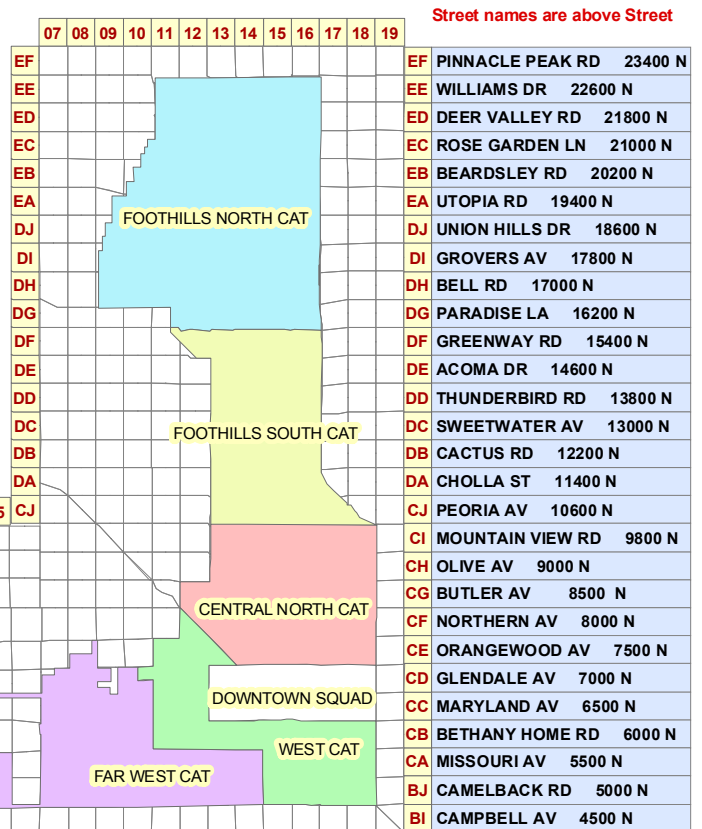

COMMUNITY ACTION TEAM

GLENDALE POLICE DEPARTMENT

For More Information, call (623) 930-3380

Information Current as of 08/26/2009

How To Contact The Correct Team

Address and FAX for Foothills North, Foothills South,
and Central North CAT Teams:
6255 W Union Hills, Glendale, AZ 85308
FAX: 602 938-0489

Address and FAX for West,
and Far West CAT Teams:
6835 N 57th Dr, Glendale, AZ 85301
FAX: 623-930-4164

**Color of CAT Team
Information Box
Matches Color of
Geographic Area
On The Map**

FOOTHILLS NORTH CAT
Officer Andrew Lynes C.P.S. C. "Chuck" Eberspacher
(623) 930-2554 (623) 930-2498

FOOTHILLS SOUTH CAT
Officer Andrew Lynes C.P.S. Andrew Stuart
(623) 930-2554 (623) 930-2544

CENTRAL NORTH CAT
Officer Andrew Lynes C.P.S. Carol Bolick
(623) 930-2554 (623) 930-2571

WEST CAT
Officer Chi Guillermo C.P.S. Kelly Kennedy
(623) 930-4029 (623) 930-4037

FAR WEST CAT
Officer Chi Guillermo C.P.S. Angela Downey
(623) 930-4029 (623) 930-4030

DOWNTOWN SQUAD
Officer Chi Guillermo C.P.S. Doreen Anderson
(623) 930-4029 (623) 930-4044

WEED AND SEED COORDINATOR
C.P.S. Michele Morris
(623) 930-4049

Legend

CAT Team Areas

CAT_NAME

- CENTRAL NORTH CAT
- DOWNTOWN SQUAD
- FAR WEST CAT
- FOOTHILLS NORTH CAT
- FOOTHILLS SOUTH CAT
- WEST CAT

NOTE: The listed phone numbers are the employee's desk in their office. In case of an emergency call 9-1-1, or the Glendale Police Department at (623) 930-3000. If you have a neighborhood or business crime issue call the appropriate CAT team. To obtain call for service or UCR reported crime statistics please point your Internet Explorer browser to <http://www.glendaleaz.com/police/formsreportshotlines.cfm>.