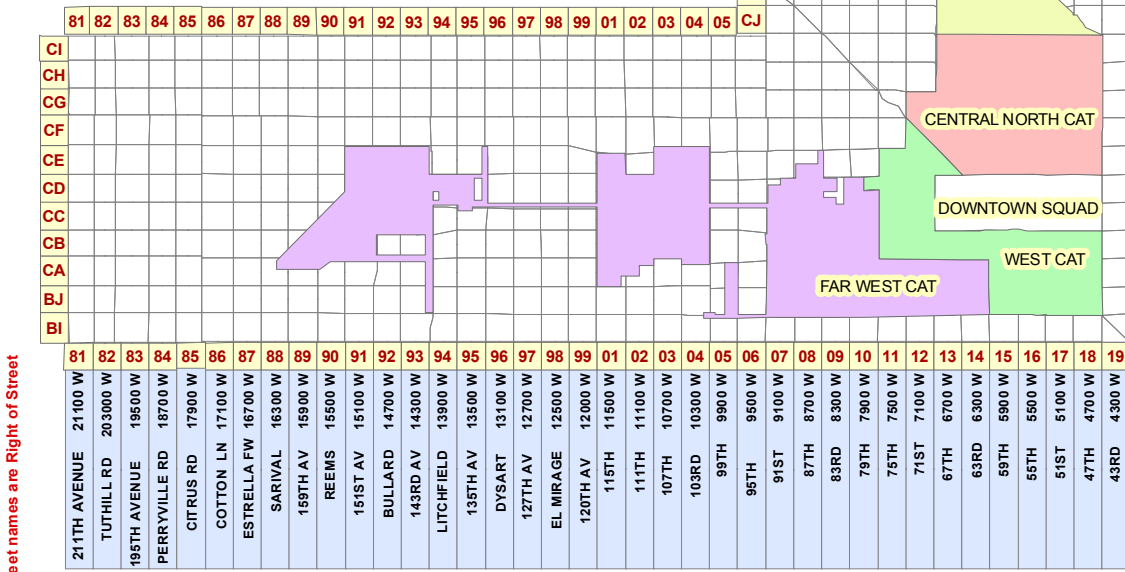

COMMUNITY ACTION TEAM

GLENDALE POLICE DEPARTMENT

For More Information, call (623) 930-3380

Information Current as of 08/26/2009

How To Contact The Correct Team

Address and FAX for Foothills North, Foothills South,
and Central North CAT Teams:
6255 W Union Hills, Glendale, AZ 85308
FAX: 602 938-0489

Address and FAX for West,
and Far West CAT Teams:
6835 N 57th Dr, Glendale, AZ 85301
FAX: 623-930-4164

**Color of CAT Team
Information Box
Matches Color of
Geographic Area
On The Map**

FOOTHILLS NORTH CAT
Officer Andrew Lynes C.P.S. C. "Chuck" Eberspacher
(623) 930-2554 (623) 930-2498

FOOTHILLS SOUTH CAT
Officer Andrew Lynes C.P.S. Andrew Stuart
(623) 930-2554 (623) 930-2544

CENTRAL NORTH CAT
Officer Andrew Lynes C.P.S. Carol Bolick
(623) 930-2554 (623) 930-2571

WEST CAT
Officer Chi Guillermo C.P.S. Kelly Kennedy
(623) 930-4029 (623) 930-4037

FAR WEST CAT
Officer Chi Guillermo C.P.S. Angela Downey
(623) 930-4029 (623) 930-4030

DOWNTOWN SQUAD
Officer Chi Guillermo C.P.S. Doreen Anderson
(623) 930-4029 (623) 930-4044

WEED AND SEED COORDINATOR
C.P.S. Michele Morris
(623) 930-4049

Legend

CAT Team Areas

CAT_NAME

- CENTRAL NORTH CAT
- DOWNTOWN SQUAD
- FAR WEST CAT
- FOOTHILLS NORTH CAT
- FOOTHILLS SOUTH CAT
- WEST CAT

NOTE: The listed phone numbers are the employee's desk in their office. In case of an emergency call 9-1-1, or the Glendale Police Department at (623) 930-3000. If you have a neighborhood or business crime issue call the appropriate CAT team. To obtain call for service or UCR reported crime statistics please point your Internet Explorer browser to <http://www.glendaleaz.com/police/formsreportshotlines.cfm>.