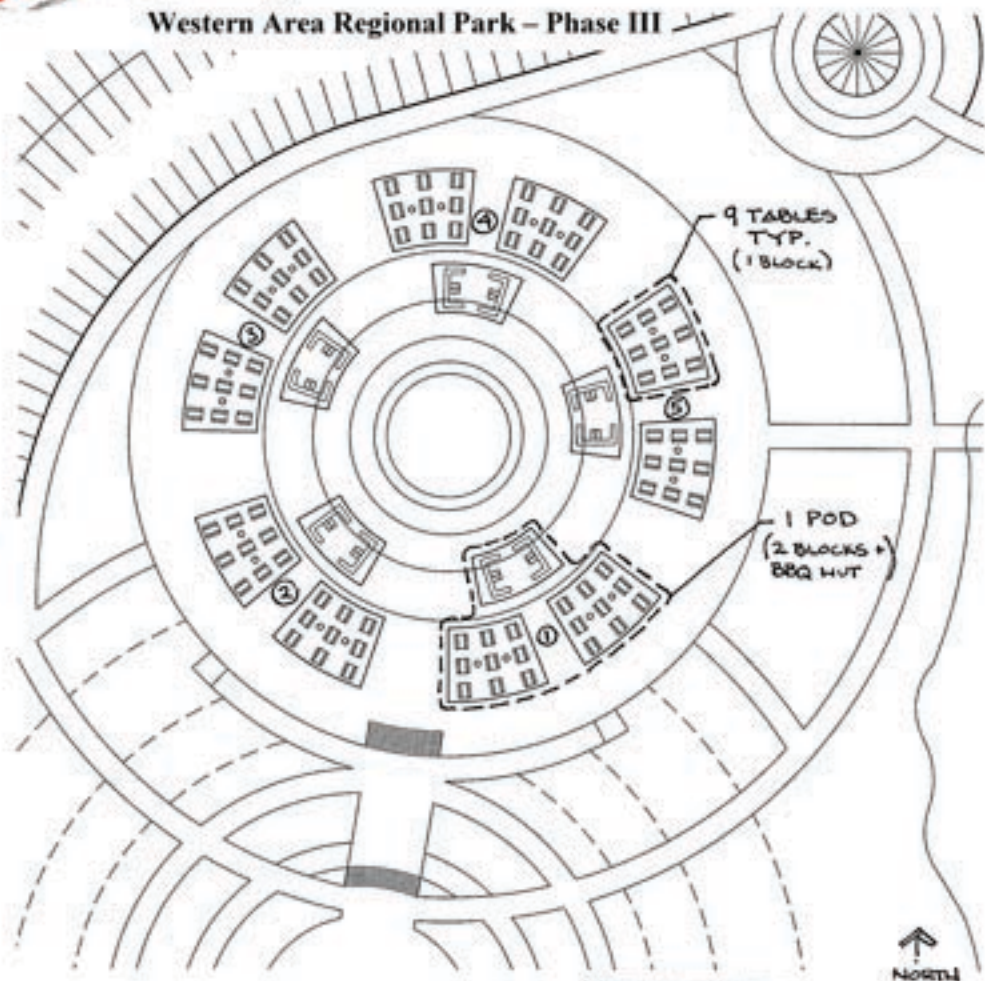

Western Area Regional Park - Phase III

Ramada Complex

TOTAL = 10 BLOCKS = 90 TABLE = 720 PEOPLE TOTAL

= 5 PODS, EACH POD = 18 TABLES, 4 GRILLS, 144 PEOPLE.