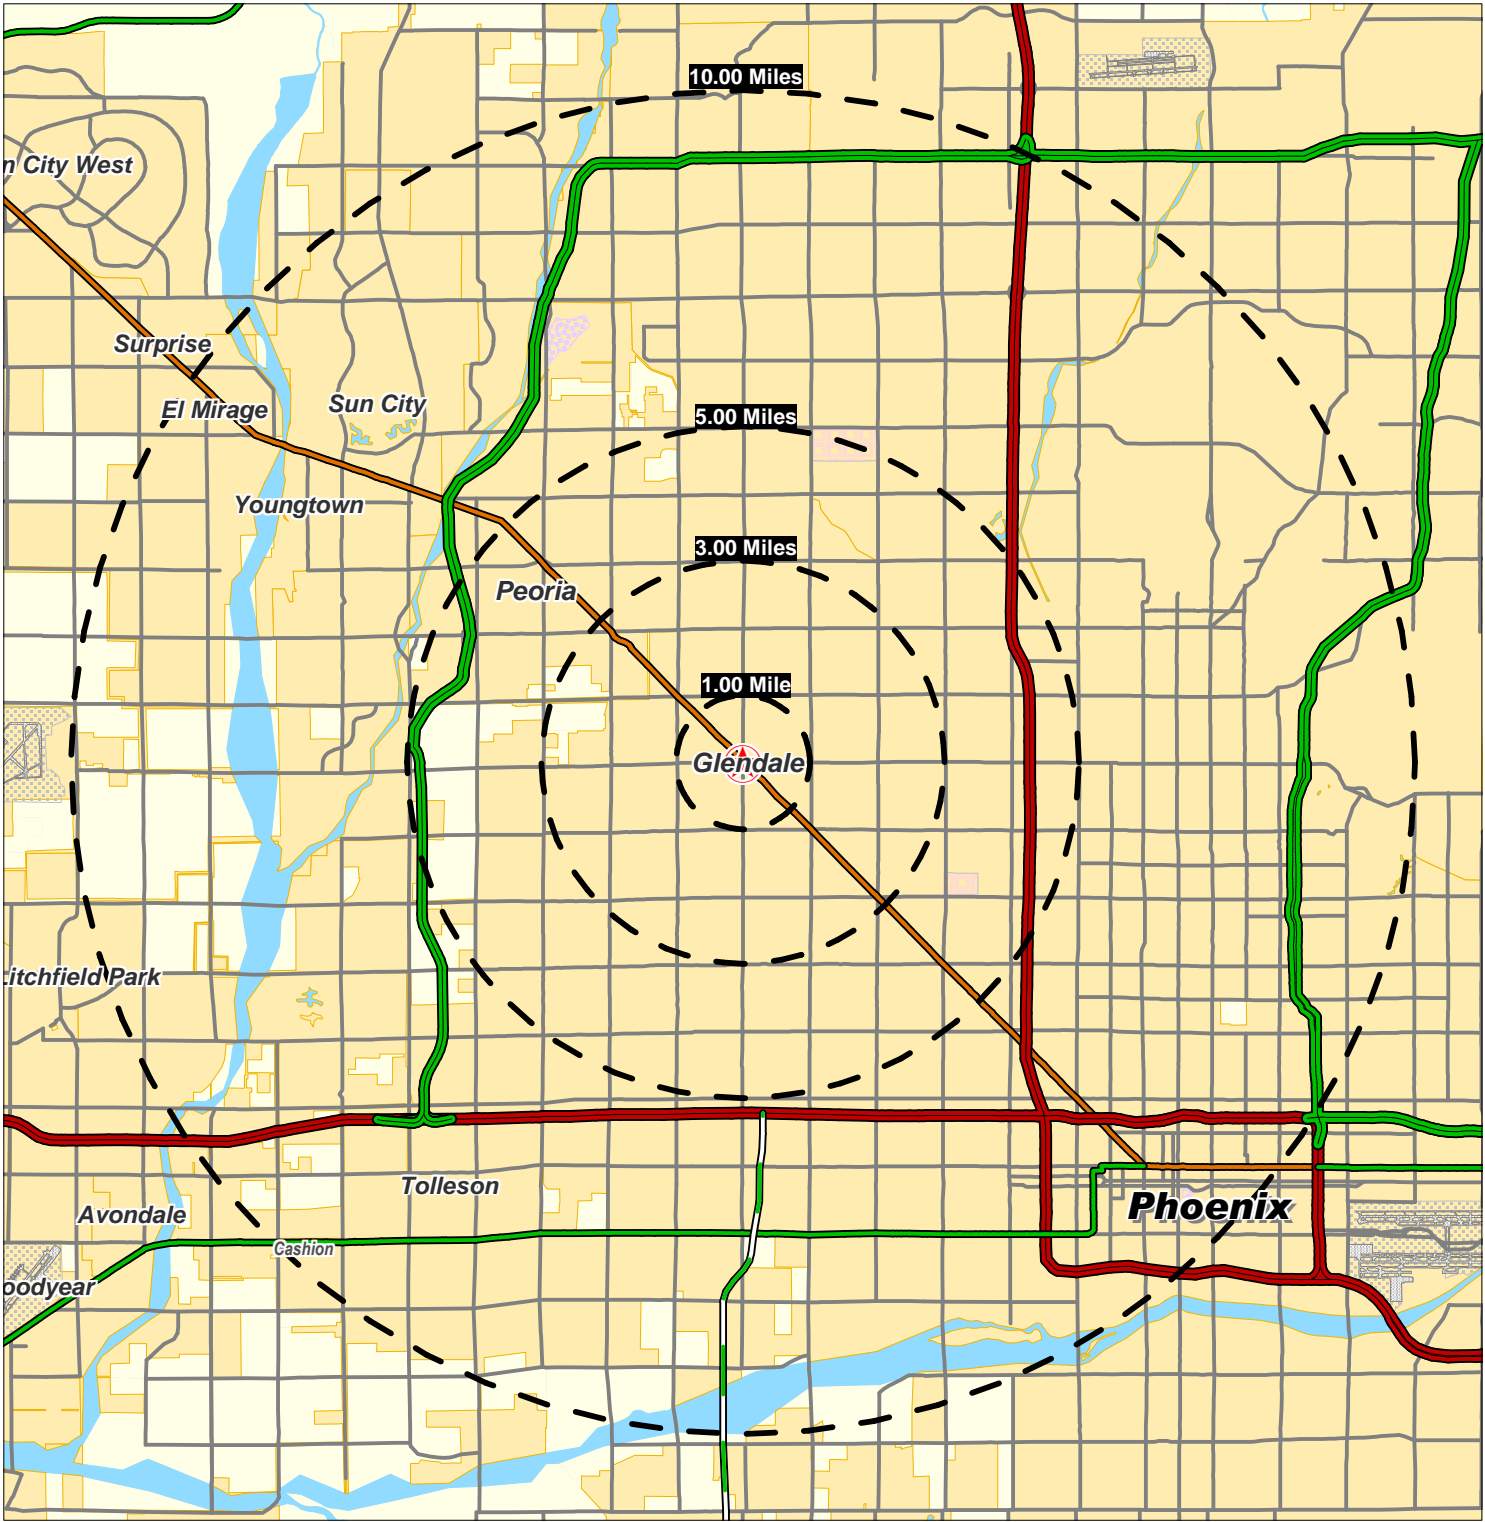

Lat: 33.5387 Lon: -112.186 Zoom: 22 mi Logos are for identification purposes only and may be trademarks of their respective companies.

©2007, SITES USA Inc., Chandler, AZ (480) 491-1112. All Rights Reserved.

**W Glendale Ave & N 59th Ave
Glendale, Arizona**

April 2007

This map was produced using data from private and government sources deemed to be reliable. The information herein is provided without representation or warranty.