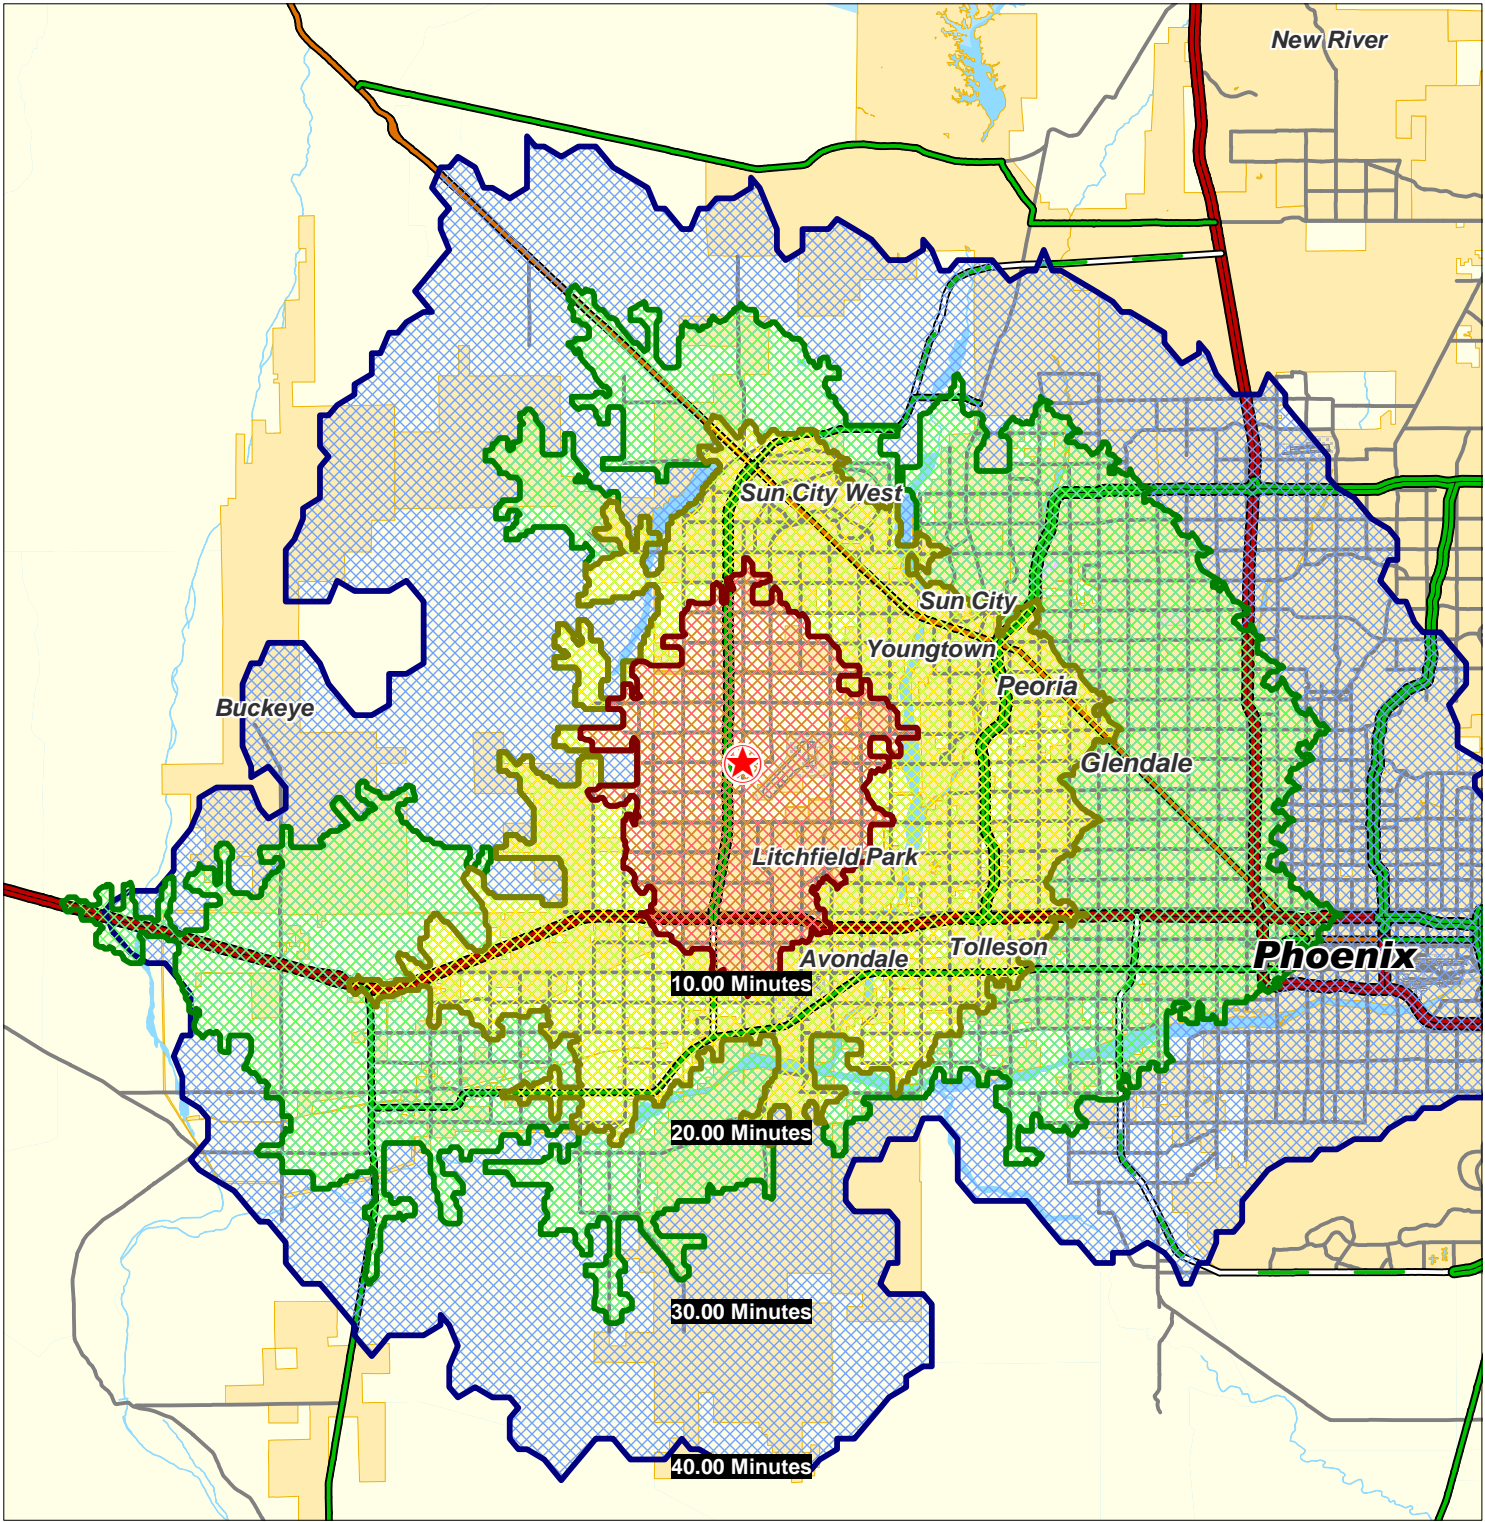

Lat: 33.5372 Lon: -112.41 Zoom: 49.4 mi Logos are for identification purposes only and may be trademarks of their respective companies.

©2007, SITES USA Inc., Chandler, AZ (480) 491-1112. All Rights Reserved.

**N Sarival Rd & W Glendale Ave
Glendale, Arizona**

April 2007

This map was produced using data from private and government sources deemed to be reliable. The information herein is provided without representation or warranty.