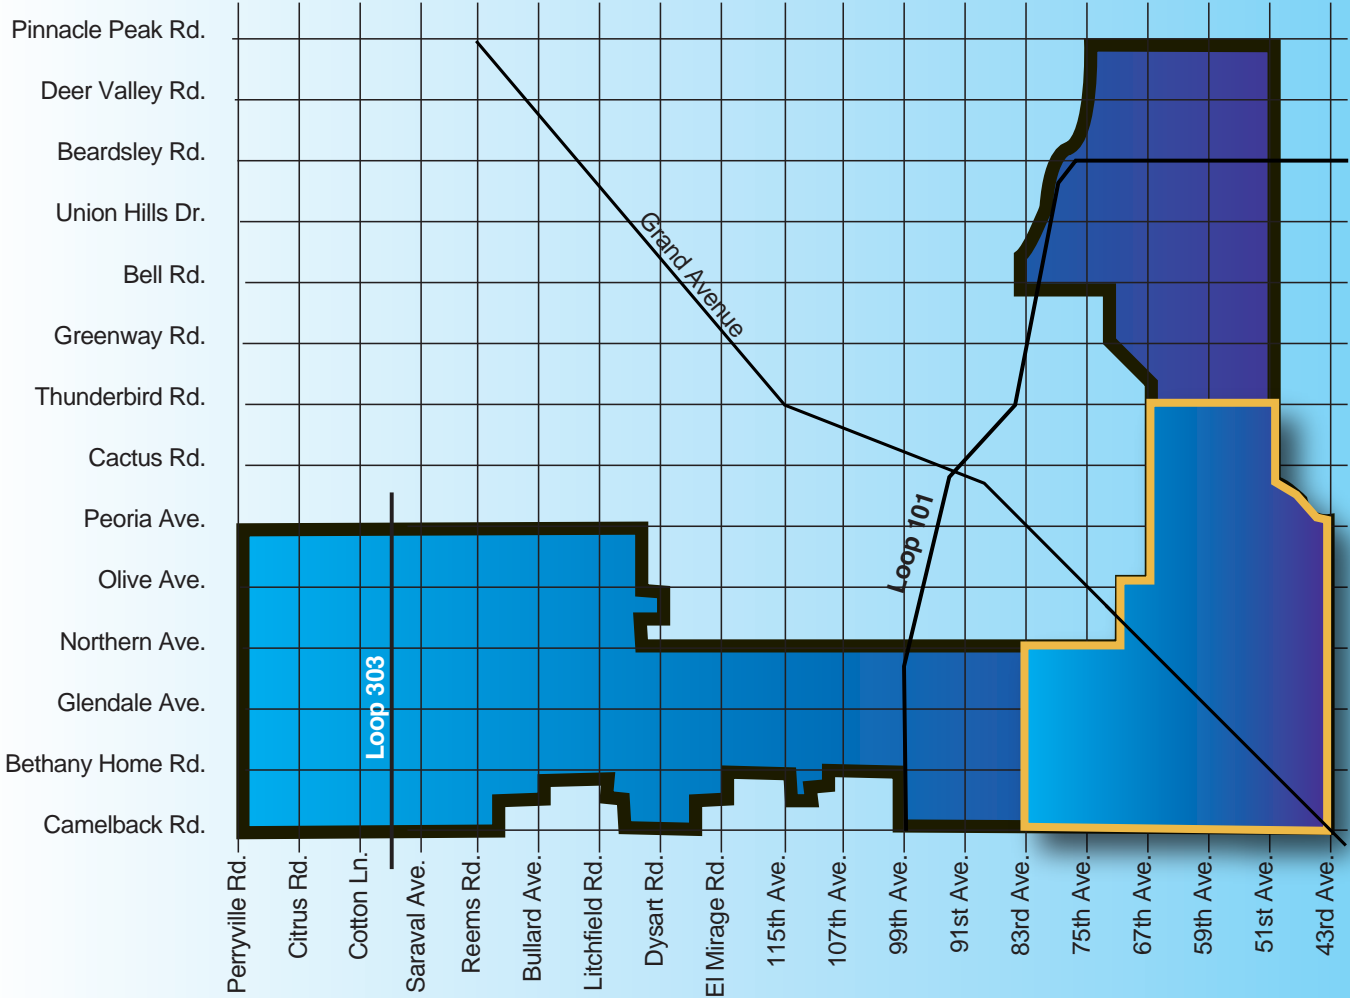

Downtown City Center

Downtown City Center

For additional information, or should you have any questions, contact us at the City of Glendale Economic Development Department at 623.930.2983, or visit our website at www.glendaleaz.com