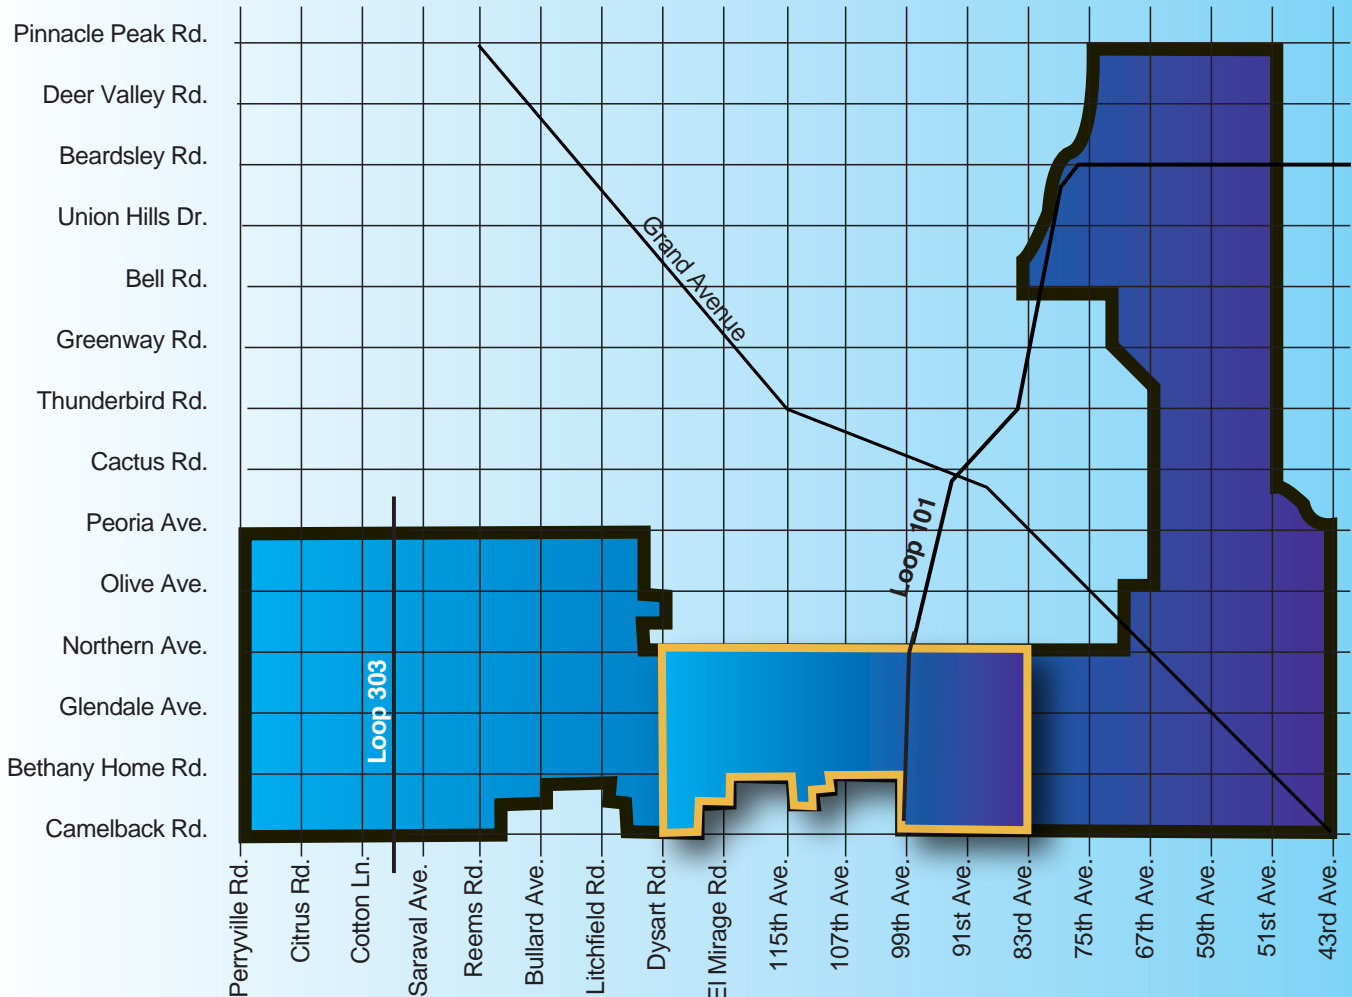

Glendale / Loop 101 Corridor

For additional information, or should you have any questions, contact us at the City of Glendale Economic Development Department at 623.930.2983, or visit our website at www.glendaleaz.com